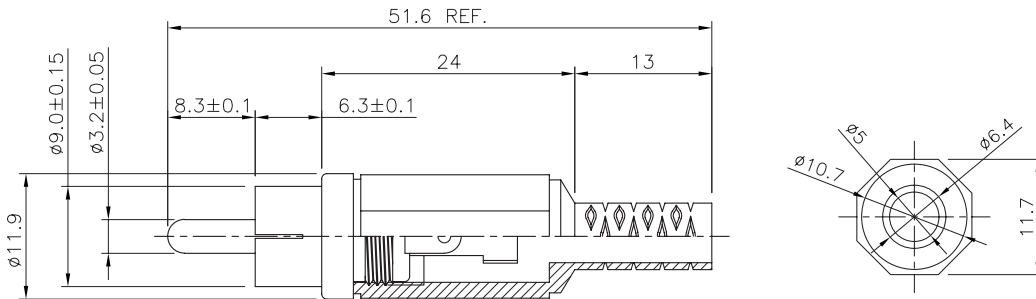

RCA Plug, Black

Diagram

Dimensions : Millimetres

Part Number Table

Description	Part Number
RCA Plug, Black	AR70507

Important Notice : This data sheet and its contents (the "Information") belong to the members of the AVNET group of companies (the "Group") or are licensed to it. No licence is granted for the use of it other than for information purposes in connection with the products to which it relates. No licence of any intellectual property rights is granted. The Information is subject to change without notice and replaces all data sheets previously supplied. The Information supplied is believed to be accurate but the Group assumes no responsibility for its accuracy or completeness, any error in or omission from it or for any use made of it. Users of this data sheet should check for themselves the Information and the suitability of the products for their purpose and not make any assumptions based on information included or omitted. Liability for loss or damage resulting from any reliance on the Information or use of it (including liability resulting from negligence or where the Group was aware of the possibility of such loss or damage arising) is excluded. This will not operate to limit or restrict the Group's liability for death or personal injury resulting from its negligence. MCM is the registered trademark of Premier Farnell Limited 2019.