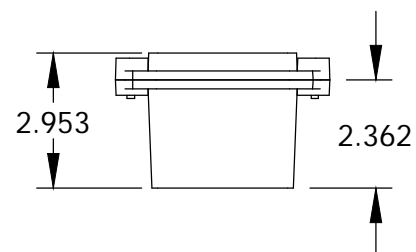

FOUR (4) M4x0.7 PITCH x 20mm (.787") LG. STAINLESS STEEL CAPTIVE SCREWS

Ø.175 x .315 DEEP BLIND HOLE (4x)
 {ACCEPTS M5 x 10mm (.394") LG. SELF-TAPPING SCREWS (NOT SUPPLIED)}

MEETS NEMA 1, 2, 4, 4X, 12, 13 AND IP65 RATINGS
 MATERIAL - ALUMINUM ALLOY ADC-12
 FINISH - NATURAL (NO SUFFIX PART NO.)
 - SMOOTH BLACK (-B SUFFIX PART NO.)
 TOLERANCES: ALL HOLE DIAMETERS ±.005
 ALL OTHER DIMENSIONS ±.015

Ø.125 x .315 DEEP BLIND HOLE
 (6x) IN BODY
 (6x) IN COVER
 {ACCEPTS M3.5 x 6mm (.236") LG. SELF-TAPPING SCREWS (NOT SUPPLIED)}