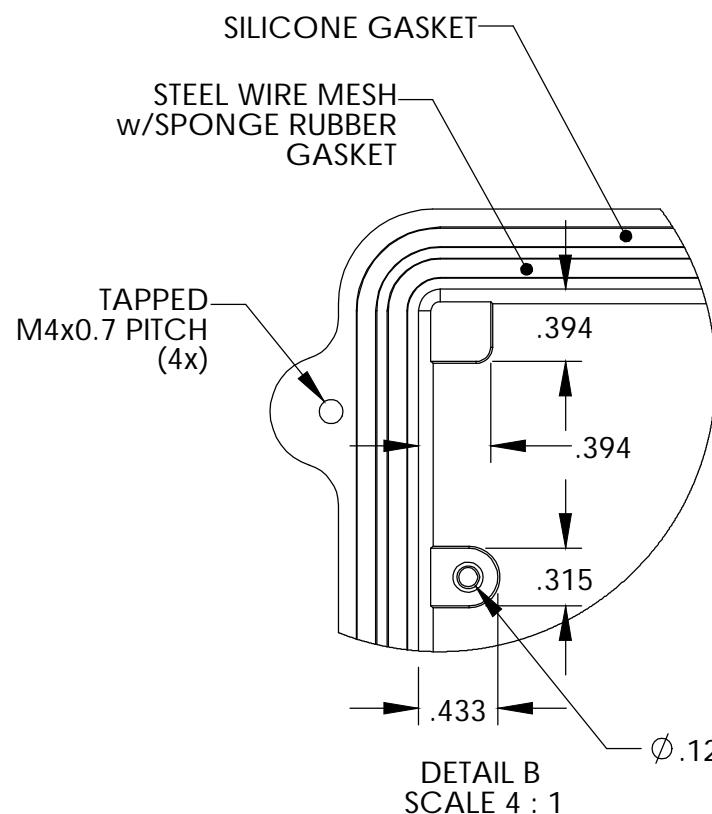

FOUR (4) M4x0.7 PITCH x 20mm (.787") LG. STAINLESS STEEL CAPTIVE SCREWS

Ø.175 x .315 DEEP BLIND HOLE (4x)
 {ACCEPTS M5 x 10mm (.394") LG. SELF-TAPPING SCREWS (NOT SUPPLIED)}

MEETS NEMA 1, 2, 4, 4X, 12, 13 AND IP65 RATINGS
 MATERIAL - ALUMINUM ALLOY ADC-12
 FINISH - NATURAL (NO SUFFIX PART NO.)
 - SMOOTH BLACK (-B SUFFIX PART NO.)
 TOLERANCES: ALL HOLE DIAMETERS ±.005
 ALL OTHER DIMENSIONS ±.015

Ø.125 x .315 DEEP BLIND HOLE
 (6x) IN BODY
 (6x) IN COVER
 {ACCEPTS M3.5 x 6mm (.236") LG. SELF-TAPPING SCREWS (NOT SUPPLIED)}