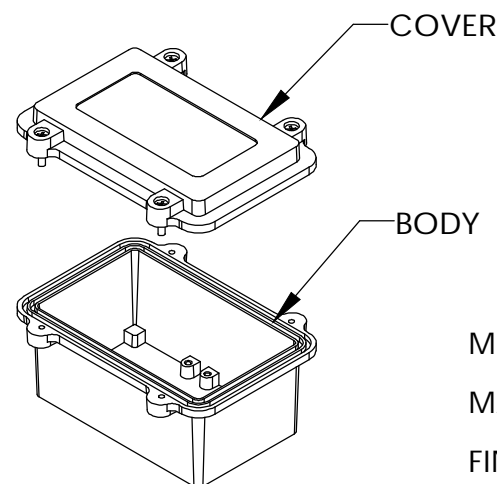

FOUR (4) M4x0.7 PITCH x 20mm (.787") LG. STAINLESS STEEL CAPTIVE SCREWS

Ø.175 x .315 DEEP BLIND HOLE (4x)
 {ACCEPTS M5 x 10mm (.394") LG. SELF-TAPPING SCREWS (NOT SUPPLIED)}

MEETS NEMA 1, 2, 4, 4X, 12, 13 AND IP65 RATINGS
 MATERIAL - ALUMINUM ALLOY ADC-12
 FINISH - NATURAL (NO SUFFIX PART NO.)
 - SMOOTH BLACK (-B SUFFIX PART NO.)
 TOLERANCES: ALL HOLE DIAMETERS ±.005
 ALL OTHER DIMENSIONS ±.015

Ø.125 x .315 DEEP BLIND HOLE
 (6x) IN BODY
 (6x) IN COVER
 {ACCEPTS M3.5 x 6mm (.236") LG. SELF-TAPPING SCREWS (NOT SUPPLIED)}