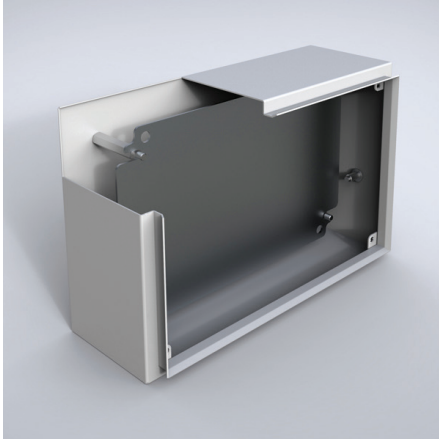

AMTE

Spacer bolts for terminal boxes | Terminal Boxes

Description: For depth adjustment of the mounting plate. Metric thread M6.

Material: Zinc plated steel.

Length	Pack quantity	Item no.
10	50	AMTE6010
20	50	AMTE6020
30	50	AMTE6030
40	20	AMTE6040
50	20	AMTE6050