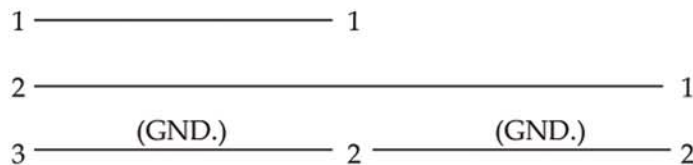

**Material:**

- 1.Cable:T.C(10/0.12+28/0.12)×2F,O.D:2.8×5.6
- 2.Connector:3.5mm STEREO PLUG, L=30mm
- RCA PLUG

**Note:**

- 1.Total Length:L
- 2.Color:Black
- 3.Molded Type

Item No.	L
AK243-2-R	2000±50MM
AK243-015-R	1500±50MM
AK243-025-R	2500±50MM
AK243-050-R	5000±50MM
AK243-10-R	10000±100MM

**Configuration:**

(P1)3.5mm ST PLUG      RCA PLUG(P2)      RCA PLUG(P3)  
 Color:Red      Color:White

ITEM NO	<b>AK243-XXX-R</b>
TITLE	Stereo Connection Cable, 3.5mm Male to 2 x Cinch Male Cinch Male = 1 x Red, 1 x White