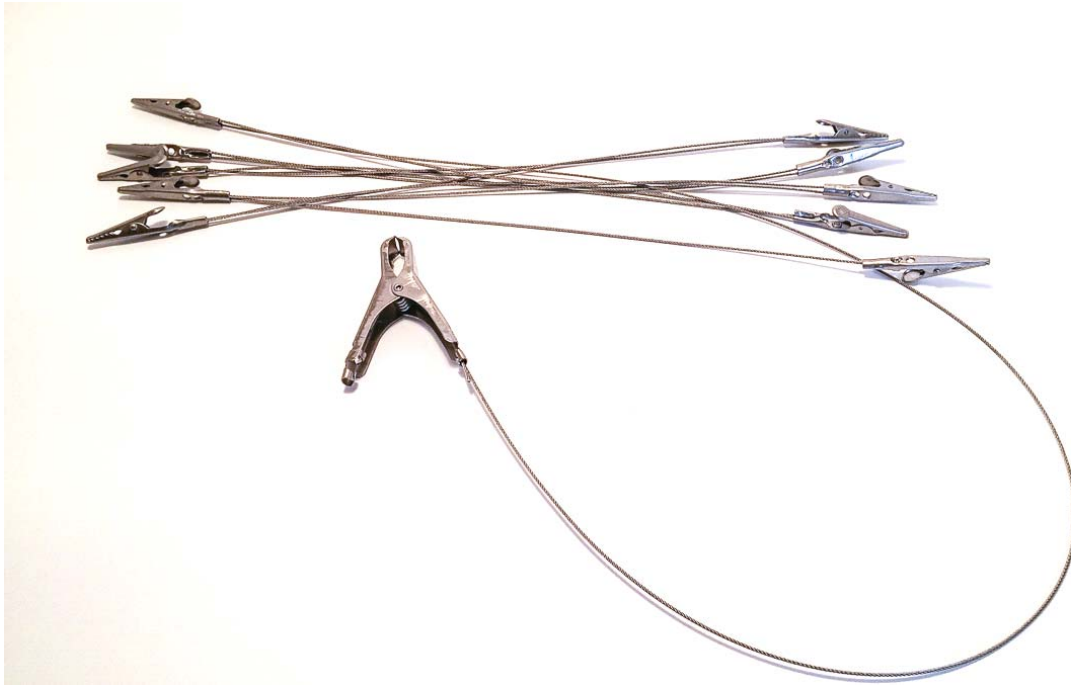

AI-000485**(Paint Line Grounding Cable)**

- Used to ground several components on one rack
- Ten BU-60 alligator clips crimped on 10" intervals
- BU-46A battery clip 30" from the first BU-60
- Wire is 3/64" Φ SS wire Rope
- Assemblies are individually bagged to prevent tangling.
- RoHS2 compliant