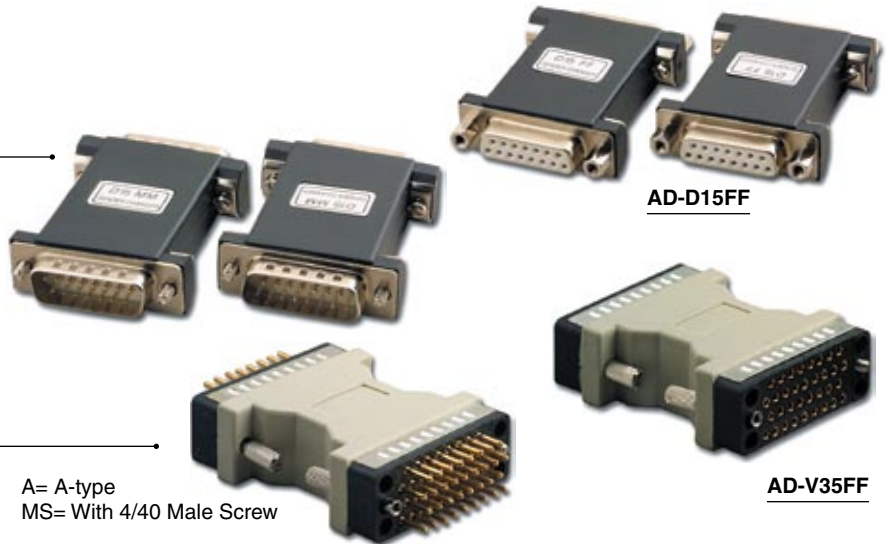

LOW PROFILE PASSIVE ADAPTORS

LOW PROFILE GENDER CHANGER

- Metal Shell and Casing; Hex Spacer Included

Female to Female

AD-LGC-09FF	D-SUB 9	AD-LGC-09MM
AD-LGC-15FF	D-SUB 15	AD-LGC-15MM
AD-LGC-25FF	D-SUB 25	AD-LGC-25MM
AD-LGC-37FF	D-SUB 37	AD-LGC-37MM
AD-LGC-36FF	Centronic 36	AD-LGC-36MM
AD-LGC-50FF	Centronic 50	AD-LGC-50MM
AD-LGC-D5FF	DIN-5	AD-LGC-D5MM
AD-LGC-H15FF*	HiDen 15	AD-LGC-H15MM*
AD-LGC-H15FF-FL	Fully Loaded	AD-LGC-H15MM-FL
AD-LGC-H26FF	HiDen 26	AD-LGC-H26MM

Male to Male

AD-LGC-9FF

* Without Pin 9.

STANDARD GENDER CHANGER

- Molded and Shielded with Hex Spacers

Female to Female

AD-D9FF	D-SUB 9	AD-D9MM
AD-D15FF	D-SUB 15	AD-D15MM
AD-D25FF	D-SUB 25	AD-D25MM
AD-D25FF-A		AD-D25MM-A
AD-D25FF-MS	W/Male 4-40 Screw	
AD-D36FF	Centronic 36	AD-D36MM
AD-D36FF-A		
AD-DH15FF	HIDEN-5	AD-DH15MM
AD-V35FF	V 35	AD-V35MM
AD-13W3FF	13W3	AD-13W3MM

Male to Male

AD-D15FF

AD-V35FF

A= A-type
MS= With 4/40 Male Screw

LOW PROFILE PORT PROTECTOR

- Used to Prevent Connection Wear/Tear on frequently used Ports

Male to Female Port Protector

AD-LGC-09MF	D-SUB 9
AD-LGC-15MF	D-SUB 15
AD-LGC-25MF	D-SUB 25
AD-LGC-37MF	D-SUB 37
AD-LGC-36MF	Centronic 36
AD-LGC-50MF	Centronic 50
AD-LGC-H15MF*	HiDen 15
AD-LGC-H15MF-FL	HD 15M/F Fully Loaded
AD-LGC-H26MF	HiDen 26

AD-LGC-9MF

* Without Pin 9.