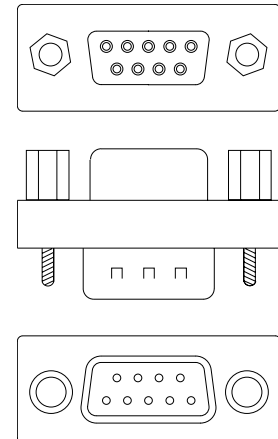

LOW PROFILE PASSIVE ADAPTORS

LOW PROFILE GENDER CHANGER

- Metal Shell and Casing; Hex Spacer Included

Female to Female

AD-LGC-09FF	D-SUB 9	AD-LGC-09MM
AD-LGC-15FF	D-SUB 15	AD-LGC-15MM
AD-LGC-25FF	D-SUB 25	AD-LGC-25MM
AD-LGC-37FF	D-SUB 37	AD-LGC-37MM
AD-LGC-36FF	Centronic 36	AD-LGC-36MM
AD-LGC-50FF	Centronic 50	AD-LGC-50MM
AD-LGC-D5FF	DIN-5	AD-LGC-D5MM
AD-LGC-H15FF*	HiDen 15	AD-LGC-H15MM*
AD-LGC-H15FF-FL	Fully Loaded	AD-LGC-H15MM-FL
AD-LGC-H26FF	HiDen 26	AD-LGC-H26MM

Male to Male

AD-LGC-9FF

* Without Pin 9.

STANDARD GENDER CHANGER

- Molded and Shielded with Hex Spacers

Female to Female

AD-D9FF	D-SUB 9	AD-D9MM
AD-D15FF	D-SUB 15	AD-D15MM
AD-D25FF	D-SUB 25	AD-D25MM
AD-D25FF-A		AD-D25MM-A
AD-D25FF-MS	W/Male 4-40 Screw	
AD-D36FF	Centronic 36	AD-D36MM
AD-D36FF-A		
AD-DH15FF	HIDEN-5	AD-DH15MM
AD-V35FF	V 35	AD-V35MM
AD-13W3FF	13W3	AD-13W3MM

Male to Male

AD-D15FF

AD-V35FF

A= A-type
MS= With 4/40 Male Screw

LOW PROFILE PORT PROTECTOR

- Used to Prevent Connection Wear/Tear on frequently used Ports

Male to Female Port Protector

AD-LGC-09MF	D-SUB 9
AD-LGC-15MF	D-SUB 15
AD-LGC-25MF	D-SUB 25
AD-LGC-37MF	D-SUB 37
AD-LGC-36MF	Centronic 36
AD-LGC-50MF	Centronic 50
AD-LGC-H15MF*	HiDen 15
AD-LGC-H15MF-FL	HD 15M/F Fully Loaded
AD-LGC-H26MF	HiDen 26

AD-LGC-9MF

* Without Pin 9.