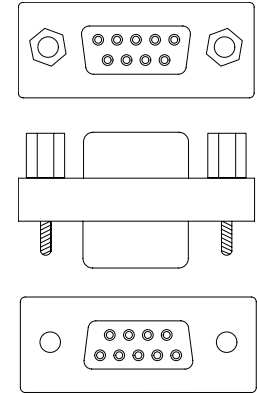

LOW PROFILE PASSIVE ADAPTORS

LOW PROFILE GENDER CHANGER

- Metal Shell and Casing; Hex Spacer Included

Female to Female

AD-LGC-09FF	D-SUB 9	AD-LGC-09MM
AD-LGC-15FF	D-SUB 15	AD-LGC-15MM
AD-LGC-25FF	D-SUB 25	AD-LGC-25MM
AD-LGC-37FF	D-SUB 37	AD-LGC-37MM
AD-LGC-36FF	Centronic 36	AD-LGC-36MM
AD-LGC-50FF	Centronic 50	AD-LGC-50MM
AD-LGC-D5FF	DIN-5	AD-LGC-D5MM
AD-LGC-H15FF*	HiDen 15	AD-LGC-H15MM*
AD-LGC-H15FF-FL	Fully Loaded	AD-LGC-H15MM-FL
AD-LGC-H26FF	HiDen 26	AD-LGC-H26MM

Male to Male

AD-LGC-9FF

* Without Pin 9.

STANDARD GENDER CHANGER

- Molded and Shielded with Hex Spacers

Female to Female

AD-D9FF	D-SUB 9	AD-D9MM
AD-D15FF	D-SUB 15	AD-D15MM
AD-D25FF	D-SUB 25	AD-D25MM
AD-D25FF-A		AD-D25MM-A
AD-D25FF-MS	W/Male 4-40 Screw	
AD-D36FF	Centronic 36	AD-D36MM
AD-D36FF-A		
AD-DH15FF	HIDEN-5	AD-DH15MM
AD-V35FF	V 35	AD-V35MM
AD-13W3FF	13W3	AD-13W3MM

Male to Male

AD-D15FF

AD-V35FF

A= A-type
MS= With 4/40 Male Screw

LOW PROFILE PORT PROTECTOR

- Used to Prevent Connection Wear/Tear on frequently used Ports

Male to Female Port Protector

AD-LGC-09MF	D-SUB 9
AD-LGC-15MF	D-SUB 15
AD-LGC-25MF	D-SUB 25
AD-LGC-37MF	D-SUB 37
AD-LGC-36MF	Centronic 36
AD-LGC-50MF	Centronic 50
AD-LGC-H15MF*	HiDen 15
AD-LGC-H15MF-FL	HD 15M/F Fully Loaded
AD-LGC-H26MF	HiDen 26