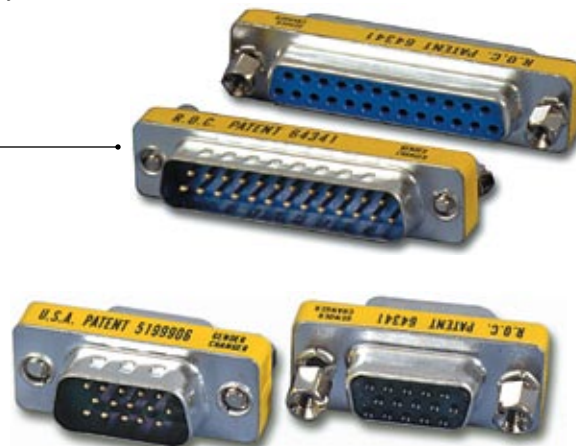

LOW PROFILE PASSIVE ADAPTORS

LOW PROFILE GENDER CHANGER

- Metal Shell and Casing; Hex Spacer Included

Female to Female

AD-LGC-09FF	D-SUB 9	AD-LGC-09MM
AD-LGC-15FF	D-SUB 15	AD-LGC-15MM
AD-LGC-25FF	D-SUB 25	AD-LGC-25MM
AD-LGC-37FF	D-SUB 37	AD-LGC-37MM
AD-LGC-36FF	Centronic 36	AD-LGC-36MM
AD-LGC-50FF	Centronic 50	AD-LGC-50MM
AD-LGC-D5FF	DIN-5	AD-LGC-D5MM
AD-LGC-H15FF*	HiDen 15	AD-LGC-H15MM*
AD-LGC-H15FF-FL	Fully Loaded	AD-LGC-H15MM-FL
AD-LGC-H26FF	HiDen 26	AD-LGC-H26MM

Male to Male

AD-LGC-9FF

* Without Pin 9.

STANDARD GENDER CHANGER

- Molded and Shielded with Hex Spacers

Female to Female

AD-D9FF	D-SUB 9	AD-D9MM
AD-D15FF	D-SUB 15	AD-D15MM
AD-D25FF	D-SUB 25	AD-D25MM
AD-D25FF-A		AD-D25MM-A
AD-D25FF-MS	W/Male 4-40 Screw	
AD-D36FF	Centronic 36	AD-D36MM
AD-D36FF-A		
AD-DH15FF	HIDEN-5	AD-DH15MM
AD-V35FF	V 35	AD-V35MM
AD-13W3FF	13W3	AD-13W3MM

Male to Male

AD-D15FF

AD-V35FF

A= A-type
MS= With 4/40 Male Screw

LOW PROFILE PORT PROTECTOR

- Used to Prevent Connection Wear/Tear on frequently used Ports

Male to Female Port Protector

AD-LGC-09MF	D-SUB 9
AD-LGC-15MF	D-SUB 15
AD-LGC-25MF	D-SUB 25
AD-LGC-37MF	D-SUB 37
AD-LGC-36MF	Centronic 36
AD-LGC-50MF	Centronic 50
AD-LGC-H15MF*	HiDen 15
AD-LGC-H15MF-FL	HD 15M/F Fully Loaded
AD-LGC-H26MF	HiDen 26

AD-LGC-9MF

* Without Pin 9.