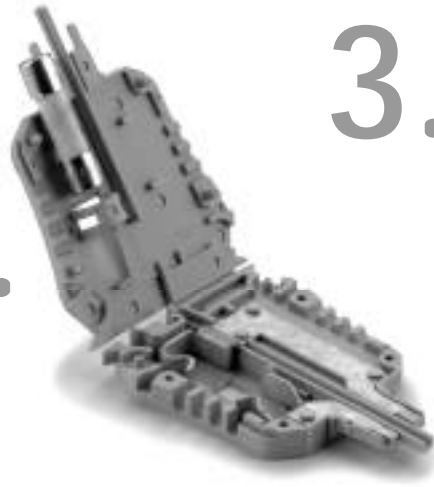

Fuse replacement made easy

1. Open fuse holder by hand or with screwdriver
2. Push out old fuse
3. Position new fuse
4. Press fuse holder together

2.

3.

4.

Misplaced fuse?

The SIHA/V plastic cord can be used to ensure that the fuse holder does not get misplaced when connected .
(Part No. **9537680000**)

- Marker slot on terminal is used to attach the cord
- The cord attachment piece has a marker space, so marking options are not eliminated
- Can be attached either on the left- or right-hand edge of fuse holder

Two types of markers

- Marker slots for **Dekafix 5** on top
- Labeling space for **E-fix** self-adhesive labels, size 8/20