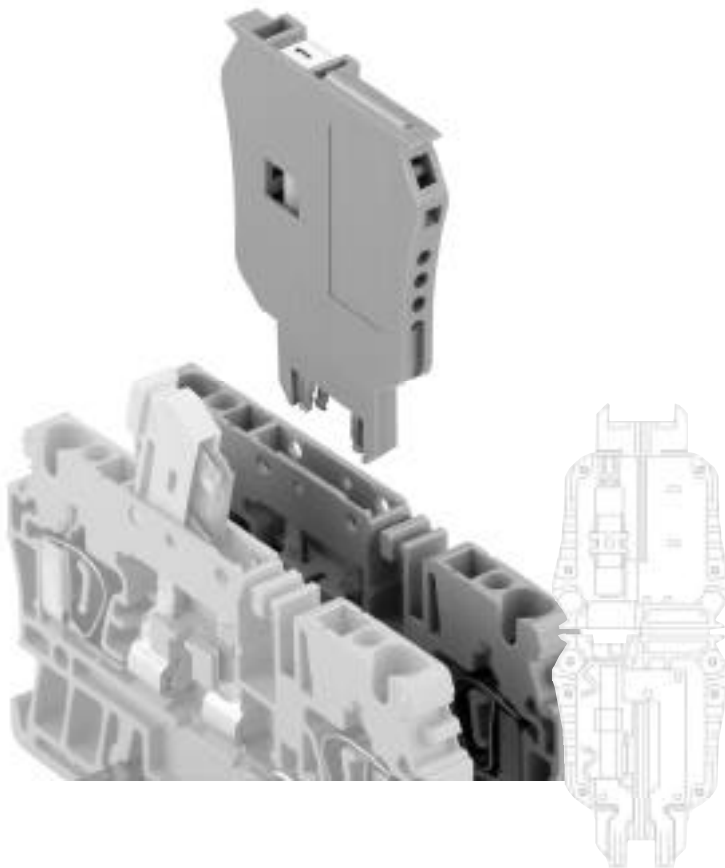

SIHA

The first fuse holder with 5 mm pitch

NEW

The SIHA fuse holder turns your disconnect terminal into a fuse terminal within seconds. Just remove the disconnect lever and plug-in the fuse connector.

- Even fits onto 5 mm wide terminals side-by-side
- Easy handling – no tools
- Wemid housing (UL 94-V0)
- Easy fuse replacement

The SIHA fuse holder fits onto 5 mm wide terminals, even with 5x20 G fuse cartridges.

The design does it.

With only two variants, SIHA1 and SIHA2, nearly all isolation terminals from the W-series, Z-series and I-series can be used.