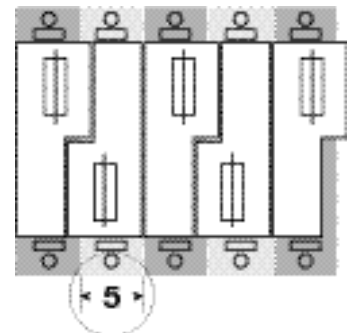

		Without Blown Fuse Indicator		W/Blown Fuse Indicator (Red LED)		Without Blown Fuse Indicator		W/Blown Fuse Indicator (Red LED)		
Selection Data										
Available Options		Version	Type	Part No.	Type	Part No.	Type	Part No.	Type	Part No.
		400 V	SIHA 1/G20	9537550000			SIHA 2/G20	9537600000		
		10 – 36 V			SIHA 1/G20/LD	9537560000			SIHA 2/G20/LD	9537610000
		35 – 70 V			SIHA 1/G20/LD	9537570000			SIHA 2/G20/LD	9537620000
		60 – 150 V			SIHA 1/G20/LD	9537580000			SIHA 2/G20/LD	9537630000
		140 – 250 V			SIHA 1/G20/LD	9537590000			SIHA 2/G20/LD	9537640000
Dimensions										
Width / Length / Height mm (in.)		Plugged	5.7/33.4/33.8 (0.22/1.32/1.33)		5.7/33.4/33.8 (0.22/1.32/1.33)		5.7/33.4/33.8 (0.22/1.32/1.33)		5.7/33.4/33.8 (0.22/1.32/1.33)	
		Plugged with indicator	5.7/40.5/33.8 (0.22/1.59/1.33)		5.7/40.5/33.8 (0.22/1.59/1.33)		5.7/40.5/33.8 (0.22/1.59/1.33)		5.7/40.5/33.8 (0.22/1.59/1.33)	
Technical Data										
Material		Wemid		Wemid		Wemid		Wemid		
Rated voltage / rated current		300 V / 6.3 A		300 V / 6.3 A		300 V / 6.3 A		300 V / 6.3 A		
Power loss ¹		1.6 W		1.6 W		1.6 W		1.6 W		
Leakage current		.56 – 2.3 mA		.56 – 2.3 mA		.56 – 2.3 mA		.56 – 2.3 mA		
G fuse cartridges		5x20		5x20		5x20		5x20		
Accessory		SIHA/V connector		SIHA/V connector		SIHA/V connector		SIHA/V connector		
		Part No. 9537680000		Part No. 9537680000		Part No. 9537680000		Part No. 9537680000		
Terminal Compatibility										
Type										
WTR 2.5		●		●		—		—		
WTR 4		—		—		●		●		
ZTR...2AN		◐		◐		—		—		
ZTR...3AN		●		●		—		—		
ZDTR		—		—		◐		—		
ITR		—		—		●		●		
ZDL		—		—		◐		◐		

The SIHA fuse holder fits onto 5 mm wide terminals, even with 5x20 G fuse cartridges.

The design does it.

With only two variants, SIHA1 and SIHA2, nearly all isolation terminals from the W-series, Z-series and I-series can be used.