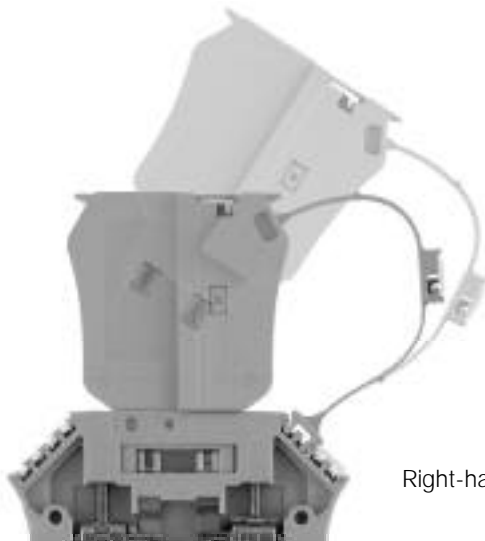

Two types of markers

- Marker slots for **Dekafix 5** on top
- Labeling space for **E-fix** self-adhesive labels, size 8/20

Right-hand attached version shown.