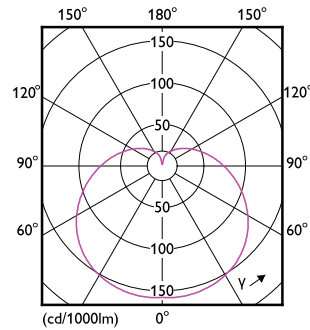

LED Bulb CorePro E27 A60 8,5W