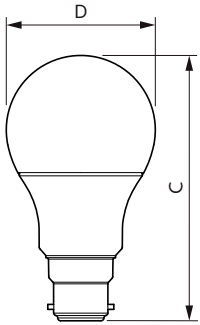

CorePro LEDbulbs

EAN/UPC - Product	8718699660727
Order code	929002069202
Numerator - Quantity Per Pack	1
Numerator - Packs per outer box	10

Material Nr. (12NC)	929002069202
Net Weight (Piece)	0.060 kg

Dimensional drawing

Bulb A60S+ 230V 8.5-60W 806lm 2700K B22

Product	D	C
CorePro LEDbulb D 8.5-60W A60 B22 927	60 mm	110 mm