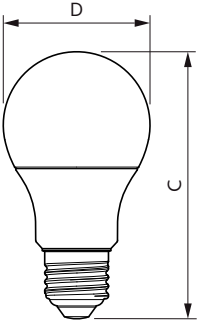

### Product data

General Information		Wattage Equivalent	
Cap-Base	E27 [ E27]	Wattage Equivalent	60 W
EU RoHS compliant	Yes	Starting Time (Nom)	0.5 s
Nominal Lifetime (Nom)	15000 h	Warm Up Time to 60% Light (Nom)	0.5 s
Switching Cycle	50000X	Power Factor (Nom)	0.9
Technical Type	8.5-60W	Voltage (Nom)	220-240 V
Light Technical		Temperature	
Color Code	927	T-Case Maximum (Nom)	85 °C
Beam Angle (Nom)	150 °	Controls and Dimming	
Luminous Flux (Nom)	806 lm	Dimmable	Yes
Color Designation	Warm White (WW)	Mechanical and Housing	
Correlated Color Temperature (Nom)	2700 K	Bulb Finish	Frosted
Luminous Efficacy (rated) (Nom)	94.00 lm/W	Approval and Application	
Color Consistency	<6	Energy Efficiency Label (EEL)	A+
Color Rendering Index (Nom)	90	Energy Consumption kWh/1000 h	9 kWh
LLMF At End Of Nominal Lifetime (Nom)	70 %	Product Data	
Operating and Electrical		Full product code	871869966064200
Input Frequency	50 to 60 Hz	Order product name	CorePro LEDbulb D 8.5-60W A60 E27 927
Power (Nom)	8.5 W		
Lamp Current (Nom)	45 mA		

## Dimensional drawing

Bulb A60S+ 230V 8.5-60W 806lm 2700K E27

Product	D	C
CorePro LEDbulb D 8.5-60W A60 E27 927	60 mm	110 mm