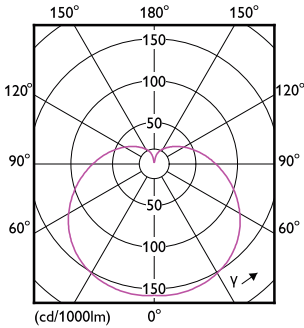

LEDBulb CorePro E27 A60 8,5W