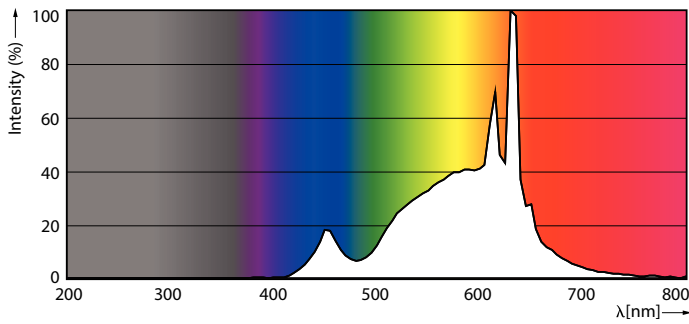

LEDBulb CorePro E27 A60 8,5W

LEDBulb CorePro E27 A60 8,5W