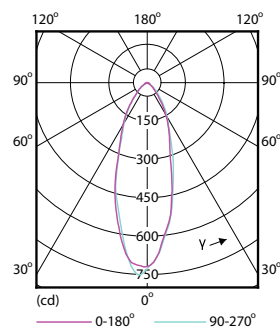

Product data

General Information	
Cap-Base	GU10 [GU10]
EU RoHS compliant	Yes
Nominal Lifetime (Nom)	15000 h
Switching Cycle	50000X
Technical Type	5-50W
Light Technical	
Color Code	840 [CCT of 4000K]
Beam Angle (Nom)	36 °
Luminous Flux (Nom)	380 lm
Luminous Intensity (Nom)	710 cd
Color Designation	Cool White (CW)
Correlated Color Temperature (Nom)	4000 K
Luminous Efficacy (rated) (Nom)	76.00 lm/W
Color Consistency	<6
Color Rendering Index (Nom)	80
LLMF At End Of Nominal Lifetime (Nom)	70 %
Luminous Flux in 90° Cone (Rated)	380 lm
Operating and Electrical	
Input Frequency	50 to 60 Hz
Power (Nom)	5 W

CorePro LEDspot MV

Numerator - Quantity Per Pack	1
Numerator - Packs per outer box	10
Material Nr. (12NC)	929001364302

Net Weight (Piece)	0.038 kg
--------------------	----------

Dimensional drawing

GU10 230V 5-50W 380lm 36D 4000K GU10 D

Product	D	C
CorePro LEDspot 5-50W GU10 840 36D DIM	50 mm	54 mm

Photometric data

Classic LEDspotMV 5W GU10 840 36D

CorePro LEDspotMV 50W GU10 830 36D CLA

CorePro LEDspotMV 25W GU10 840 36D

CorePro LEDspot MV