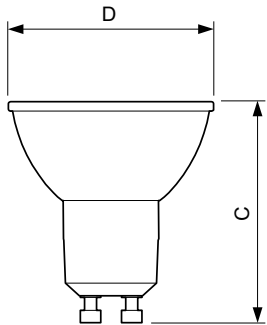

Product data

General Information	
Cap-Base	GU10 [GU10]
EU RoHS compliant	Yes
Nominal Lifetime (Nom)	15000 h
Switching Cycle	50000X
Technical Type	5-50W
Light Technical	
Color Code	840 [CCT of 4000K]
Beam Angle (Nom)	36 °
Luminous Flux (Nom)	380 lm
Luminous Intensity (Nom)	710 cd
Color Designation	Cool White (CW)
Correlated Color Temperature (Nom)	4000 K
Luminous Efficacy (rated) (Nom)	76.00 lm/W
Color Consistency	<6
Color Rendering Index (Nom)	80
LLMF At End Of Nominal Lifetime (Nom)	70 %
Luminous Flux in 90° Cone (Rated)	380 lm
Operating and Electrical	
Input Frequency	50 to 60 Hz
Power (Nom)	5 W

CorePro LEDspot MV

Numerator - Quantity Per Pack	1
Numerator - Packs per outer box	10
Material Nr. (12NC)	929001364302

Net Weight (Piece)	0.038 kg
--------------------	----------

Dimensional drawing

GU10 230V 5-50W 380lm 36D 4000K GU10 D

Product	D	C
CorePro LEDspot 5-50W GU10 840 36D DIM	50 mm	54 mm

Photometric data

Classic LEDspotMV 5W GU10 840 36D

CorePro LEDspotMV 50W GU10 830 36D CLA

CorePro LEDspotMV 25W GU10 840 36D

CorePro LEDspot MV