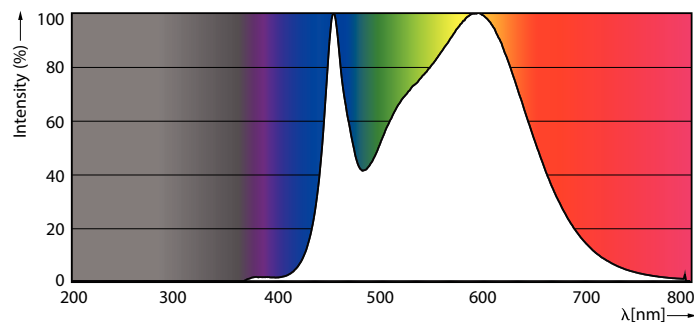

CorePro LEDspotMV 25W GU10 840 36D