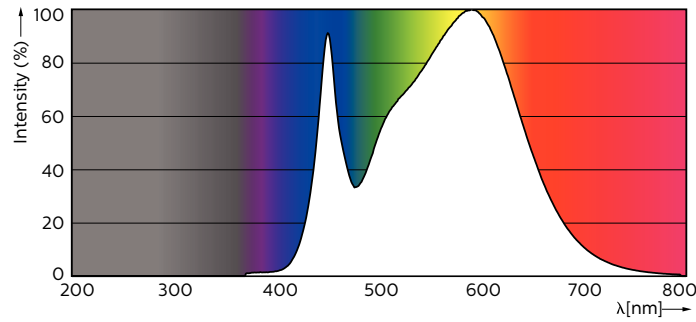

CorePro LEDtube EM/Mains T8

Approval and Application	
Energy Efficiency Label (EEL)	A+
Energy Saving Product	Yes
Approval Marks	CE marking RoHS compliance KEMA Keur certificate
Energy Consumption kWh/1000 h	15 kWh

Product Data	
Full product code	871869671107100

Order product name	CorePro LEDtube 1200mm 14.5W840
EAN/UPC - Product	8718696711071
Order code	929001338802
Numerator - Quantity Per Pack	1
Numerator - Packs per outer box	10
Material Nr. (12NC)	929001338802
Net Weight (Piece)	0.215 kg

Dimensional drawing

Product	D1	D2	A1	A2	A3
CorePro LEDtube 1200mm 14.5W840	25.7 mm	28 mm	1198 mm	1205 mm	1212 mm

TLED 4ft 14.5-36W 1600lm 4000K G13 Ess

Photometric data

LEDtube 1200mm 15W G13 840 1600lm

LEDtube 1500mm 20W G13 840 2200lm