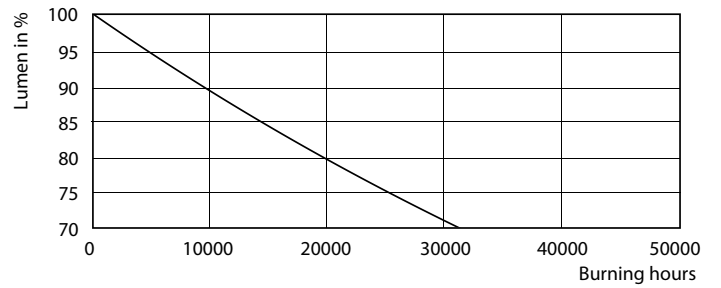

Product data

General Information		
Cap-Base	G13 [Medium Bi-Pin Fluorescent]	
EU RoHS compliant	Yes	
Nominal Lifetime (Nom)	30000 h	
Switching Cycle	200000X	
Starting Time (Nom)		0.5 s
Warm Up Time to 60% Light (Nom)		0.5 s
Power Factor (Nom)		0.9
Voltage (Nom)		220-240 V
Light Technical		
Color Code	840 [CCT of 4000K]	
Beam Angle (Nom)	240 °	
Luminous Flux (Nom)	1600 lm	
Color Designation	Cool White (CW)	
Correlated Color Temperature (Nom)	4000 K	
Luminous Efficacy (rated) (Nom)	110.00 lm/W	
Color Consistency	<6	
Color Rendering Index (Nom)	80	
LLMF At End Of Nominal Lifetime (Nom)	70 %	
Temperature		
T-Ambient (Max)		45 °C
T-Ambient (Min)		-20 °C
T-Storage (Max)		65 °C
T-Storage (Min)		-40 °C
T-Case Maximum (Nom)		40 °C
Controls and Dimming		
Dimmable		No
Mechanical and Housing		
Bulb Material		Glass
Product Length		1200 mm
Operating and Electrical		
Input Frequency		50 to 60 Hz
Power (Nom)		14.5 W

CorePro LEDtube EM/Mains T8

Photometric data

LEDtube 1500mm 20W G13 840 2200lm

Lifetime

LEDtube 1500mm 20W G13 840 2200lm

LEDtube 1500mm 20W G13 840 2200lm