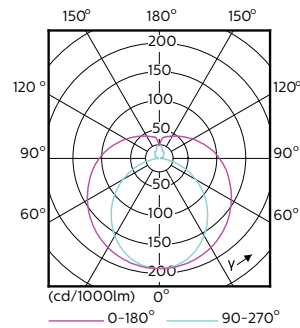

CorePro LEDtube EM/Mains T8

Approval and Application

Energy Efficiency Label (EEL)	A+
Energy Saving Product	Yes
Approval Marks	CE marking RoHS compliance KEMA Keur certificate
Energy Consumption kWh/1000 h	8 kWh

Product Data

Full product code	871869671105700

Order product name	CorePro LEDtube 600mm 8W865
EAN/UPC - Product	8718696711057
Order code	929001338702
Numerator - Quantity Per Pack	1
Numerator - Packs per outer box	10
Material Nr. (12NC)	929001338702
Net Weight (Piece)	0.120 kg

Dimensional drawing

A3

Product	D1	D2	A1	A2	A3
CorePro LEDtube 600mm 8W865	25.7 mm	28 mm	588.5 mm	595.5 mm	602.5 mm

TLED 2ft 8-18W 800lm 6500K G13 Ess-Corep

Photometric data

LEDtube 600mm 8W G13 865 800lm

LEDtube 1500mm 20W G13 840 2200lm