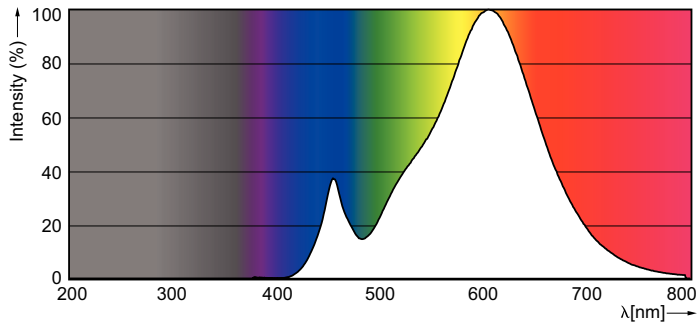

Classic filament LED candles and lusters

Energy Consumption kWh/1000 h	2 kWh
Product Data	
Full product code	871869657407200
Order product name	Classic LEDCandle ND 2-25W B35 E14 827 CL
EAN/UPC - Product	8718696574072
Order code	929001238302

Numerator - Quantity Per Pack	1
Numerator - Packs per outer box	10
Material Nr. (12NC)	929001238302
Net Weight (Piece)	0.014 kg

Dimensional drawing

Product	D	C
Classic LEDCandle ND 2-25W B35 E14 827 CL	35 mm	97 mm

Photometric data

LED Lamps, Lightcolour /827 ND CL