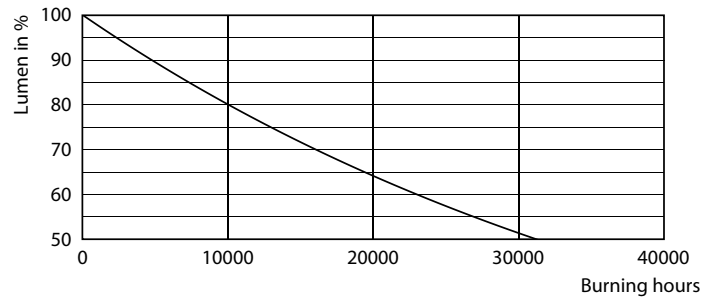

Product data

General Information	
Cap-Base	E14 [E14]
EU RoHS compliant	Yes
Nominal Lifetime (Nom)	15000 h
Switching Cycle	20000X
Technical Type	2-25W
Light Technical	
Color Code	827 [CCT of 2700K]
Luminous Flux (Nom)	250 lm
Color Designation	Warm White (WW)
Correlated Color Temperature (Nom)	2700 K
Luminous Efficacy (rated) (Nom)	125.00 lm/W
Color Consistency	<6
Color Rendering Index (Nom)	80
LLMF At End Of Nominal Lifetime (Nom)	70 %
Operating and Electrical	
Input Frequency	50 to 60 Hz
Power (Nom)	2 W

Photometric data

LED Lamps, Lightcolour /827 ND CL

Classic LEDCandle ND 2-25W B35 827 CL

Classic LEDCandle ND 2-25W B35 827 CL

Classic filament LED candles and lusters

Lifetime

LEDCandle CLA 4.3-40W E14 B35 Clear 827 ND