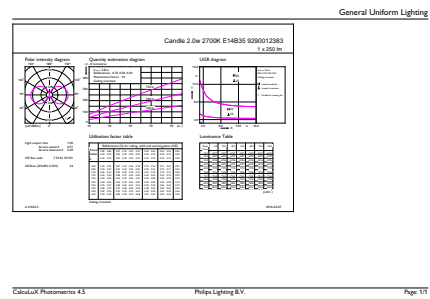

Classic LEDCandle ND 2-25W B35 827 CL