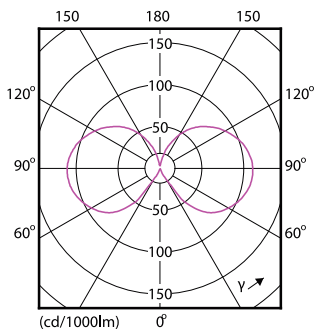

Classic LEDCandle ND 2-25W B35 827 CL