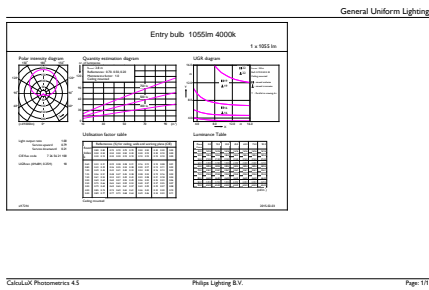

Photometric data