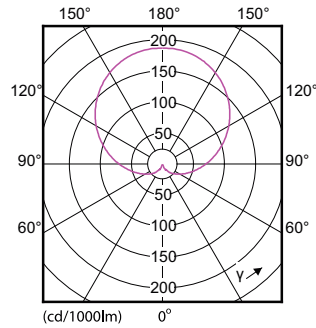

CorePro LEDbulb ND 10-75W A60

Photometric data