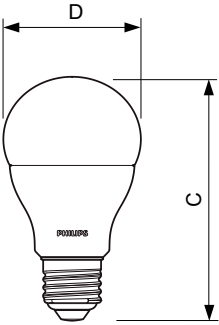

### Product data

General Information	
Cap-Base	E27 [ E27]
EU RoHS compliant	Yes
Nominal Lifetime (Nom)	15000 h
Switching Cycle	50000X
Technical Type	10-75W
Light Technical	
Color Code	840 [ CCT of 4000K]
Beam Angle (Nom)	200 °
Luminous Flux (Nom)	1055 lm
Color Designation	Cool White (CW)
Correlated Color Temperature (Nom)	4000 K
Luminous Efficacy (rated) (Nom)	105.00 lm/W
Color Consistency	<6
Color Rendering Index (Nom)	80
LLMF At End Of Nominal Lifetime (Nom)	70 %
Operating and Electrical	
Input Frequency	50 to 60 Hz
Power (Nom)	10 W
Lamp Current (Nom)	95 mA

## Dimensional drawing

Entry bulb 230V 10.5W-75W 4000K E27 ND

Product	D	C
CorePro LEDbulb ND 10-75W A60 E27 840	60 mm	110 mm