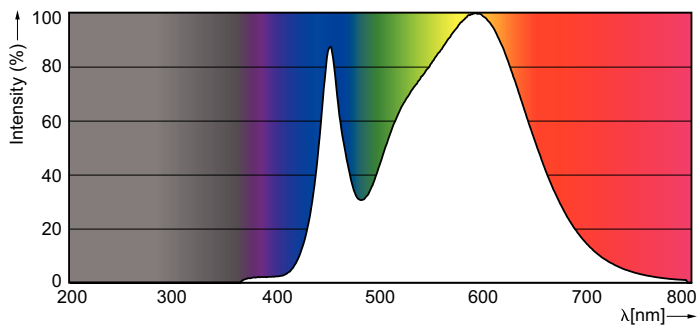

CorePro LEDbulb ND 10-75W A60