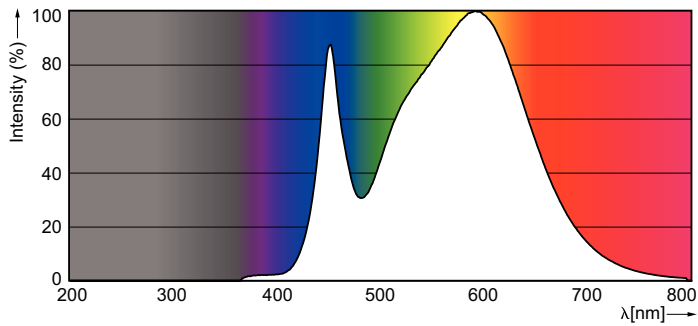

Product data

General Information	
Cap-Base	E27 [E27]
EU RoHS compliant	Yes
Nominal Lifetime (Nom)	15000 h
Switching Cycle	50000X
Technical Type	7.5-60W
Light Technical	
Color Code	840 [CCT of 4000K]
Beam Angle (Nom)	200 °
Luminous Flux (Nom)	806 lm
Color Designation	Cool White (CW)
Correlated Color Temperature (Nom)	4000 K
Luminous Efficacy (rated) (Nom)	107.00 lm/W
Color Consistency	<6
Color Rendering Index (Nom)	80
LLMF At End Of Nominal Lifetime (Nom)	70 %
Operating and Electrical	
Input Frequency	50 to 60 Hz
Power (Nom)	7.5 W
Lamp Current (Nom)	75 mA

Entrybulb 230V 8W-60W 806lm 4000K E27 ND

Product	D	C
CorePro LEDbulb ND 7.5-60W A60 E27 840	60 mm	110 mm

Photometric data

CorePro LEDbulb ND 7.5-60W A60

CorePro LEDbulb ND 7.5-60W A60

CorePro LEDbulbs

Lifetime