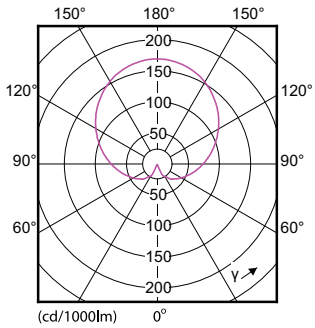

CorePro LEDbulb ND 7.5-60W A60

Photometric data