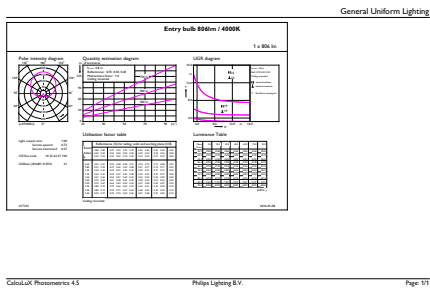

Photometric data