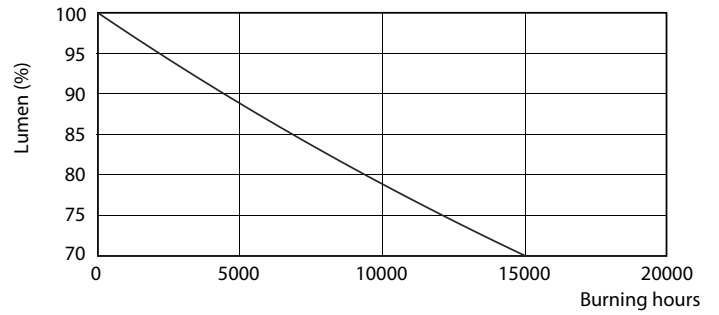

LEDbulb 40W E27 830 FR A60