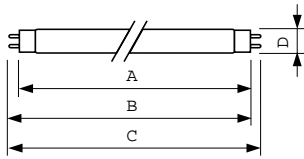

## Dimensional drawing

Product	D (max)	A (max)	B (max)	B (min)	C (max)
MASTER TL-D Super 80 38W/840 SLV/25	28 mm	1047.0 mm	1054.1 mm	1051.7 mm	1061.2 mm