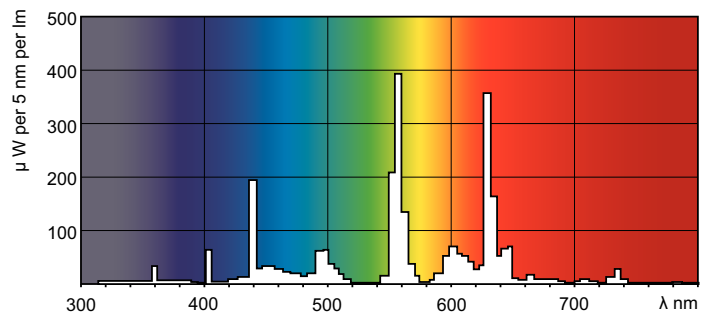

LDPO_TL-D8_840_0001-Spectral power distribution Colour