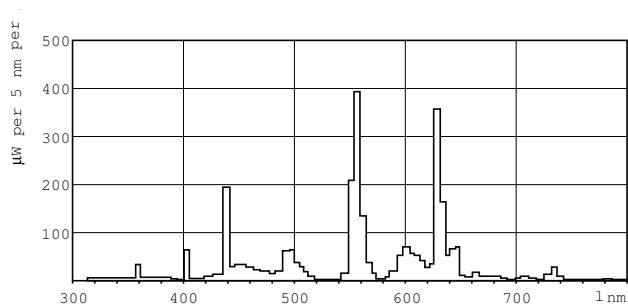

MASTER TL-D Super 80

Energy Consumption kWh/1000 h	45 kWh
Product Data	
Full product code	871150055883140
Order product name	MASTER TL-D Super 80 38W/840 SLV/25
EAN/UPC - Product	8711500558831
Order code	927923584014

Numerator - Quantity Per Pack	1
Numerator - Packs per outer box	25
Material Nr. (12NC)	927923584014
Net Weight (Piece)	133.000 g
ILCOS Code	FD-38/40/1B-E-G13

Dimensional drawing

Product	D (max)	A (max)	B (max)	B (min)	C (max)
MASTER TL-D Super 80 38W/840 SLV/25	28 mm	1047.0 mm	1054.1 mm	1051.7 mm	1061.2 mm

TL-D 38W/840

Photometric data

LDPB_TL-D8_840_0001-Spectral power distribution B/W