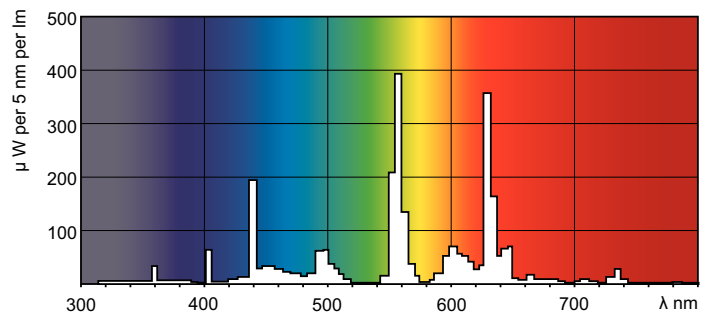

MASTER TL-D Super 80

MASTER TL-D Super 80 23W/840 SLV/25

The MASTER TL-D Super 80 lamp offers more lumens per watt and better color rendering than TL-D standard colors. Furthermore, it has a lower mercury content. The lamp can be operated in existing TL-D luminaires.

Product data

General Information	
Cap-Base	G13 [Medium Bi-Pin Fluorescent]
Life To 10% Failures (Nom)	12000 h
Life to 50% Failures (Nom)	15000 h
Life to 50% Failures Preheat (Nom)	20000 h
LSF 2000 h Rated	99 %
LSF 4000 h Rated	99 %
LSF 6000 h Rated	99 %
LSF 8000 h Rated	99 %
LSF 12000 h Rated	89 %
LSF 16000 h Rated	33 %
LSF 20000 h Rated	2 %
Light Technical	
Color Code	840 [CCT of 4000K]
Luminous Flux (Nom)	2050 lm
Luminous Flux (Rated) (Nom)	2050 lm
Color Designation	Cool White (CW)
Correlated Color Temperature (Nom)	4000 K
Luminous Efficacy (rated) (Nom)	89 lm/W
Color Rendering Index (Nom)	>80

Numerator - Quantity Per Pack	1
Numerator - Packs per outer box	25
Material Nr. (12NC)	927922584014
Net Weight (Piece)	120.000 g
ILCOS Code	FD-23/40/1B-E-G13

Dimensional drawing

Product	D (max)	A (max)	B (max)	B (min)	C (max)
MASTER TL-D Super 80 23W/840 SLV/25	28 mm	970.0 mm	977.1 mm	974.7 mm	984.2 mm

TL-D 23W/840

Photometric data

LDPB_TL-D8_840_0001-Spectral power distribution B/W

LDPO_TL-D8_840_0001-Spectral power distribution Colour

MASTER TL-D Super 80

Lifetime

LDLE_TL-D8_0001-Life expectancy diagram