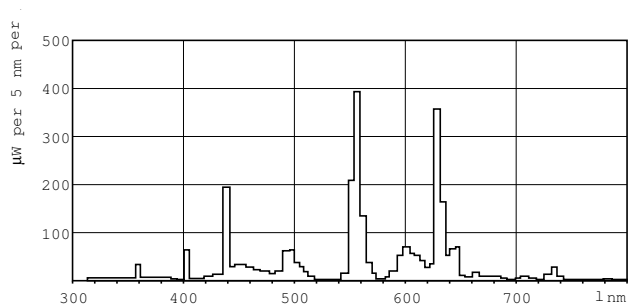

Numerator - Quantity Per Pack	1
Numerator - Packs per outer box	25
Material Nr. (12NC)	927922584014
Net Weight (Piece)	120.000 g
ILCOS Code	FD-23/40/1B-E-G13

Dimensional drawing

Product	D (max)	A (max)	B (max)	B (min)	C (max)
MASTER TL-D Super 80 23W/840 SLV/25	28 mm	970.0 mm	977.1 mm	974.7 mm	984.2 mm

TL-D 23W/840

Photometric data

LDPB_TL-D8_840_0001-Spectral power distribution B/W

LDPO_TL-D8_840_0001-Spectral power distribution Colour

MASTER TL-D Super 80

Lifetime

LDLE_TL-D8_0001-Life expectancy diagram