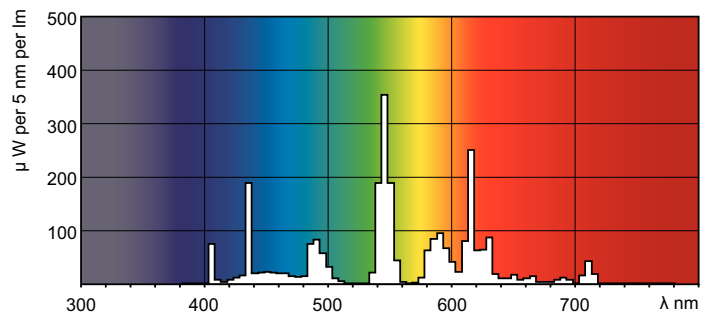

## Dimensional drawing

Product	D (max)	A (max)	B (max)	B (min)	C (max)
MASTER TL-D Super 80 58W/835 1SL/25	28 mm	1500.0 mm	1507.1 mm	1504.7 mm	1514.2 mm

TL-D 58W/835

## Photometric data

LDPB\_TL-D8\_835-Spectral power distribution B/W

LDPO\_TL-D8\_835-Spectral power distribution Colour