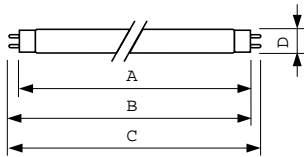

## Dimensional drawing

Product	D (max)	A (max)	B (max)	B (min)	C (max)
MASTER TL-D Super 80 58W/835 1SL/25	28 mm	1500.0 mm	1507.1 mm	1504.7 mm	1514.2 mm

TL-D 58W/835