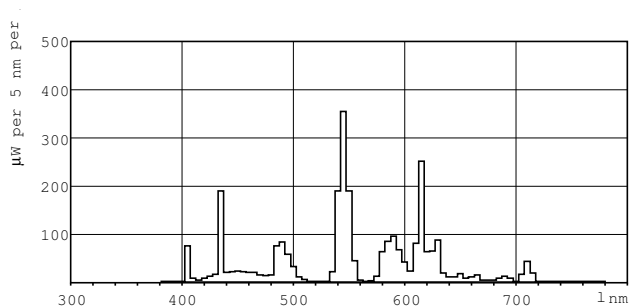

MASTER TL-D Super 80

Energy Consumption kWh/1000 h	68 kWh
Product Data	
Full product code	871150063216640
Order product name	MASTER TL-D Super 80 58W/835 1SL/25
EAN/UPC - Product	8711500632166
Order code	927922083523

Numerator - Quantity Per Pack	1
Numerator - Packs per outer box	25
Material Nr. (12NC)	927922083523
Net Weight (Piece)	167.000 g
ILCOS Code	FD-58/35/1B-E-G13

Dimensional drawing

Product	D (max)	A (max)	B (max)	B (min)	C (max)
MASTER TL-D Super 80 58W/835 1SL/25	28 mm	1500.0 mm	1507.1 mm	1504.7 mm	1514.2 mm

TL-D 58W/835

Photometric data

LDPB_TL-D8_835-Spectral power distribution B/W