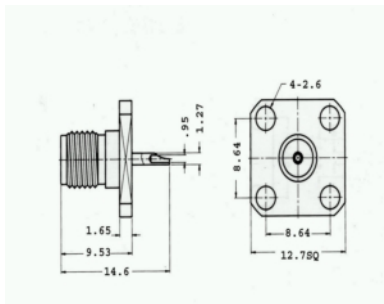

SMA Connectors

PC Board / Panel Mount Types

Panel Mount Plug
4 Hole Square Flange
Solder Pot Terminal

P/N: 916A524

PC Board / Panel Mount Types

Panel Mount Plug
2 Hole Rectangular Flange
Solder Pot Terminal

P/N: 916B524

PC Board / Panel Mount Types

Panel Mount Jack
4 Hole Square Flange
Solder Pot Terminal

P/N: 917A524

PC Board / Panel Mount Types

Panel Mount Jack
2 Hole Rectangular Flange
Solder Pot Terminal

P/N: 917B524