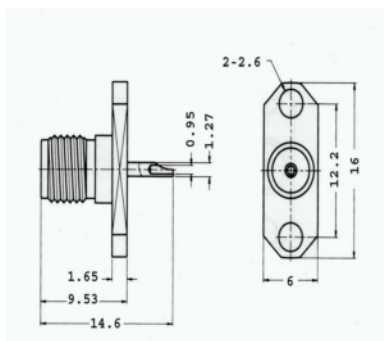

SMA Connectors

PC Board / Panel Mount Types

Panel Mount Plug
4 Hole Square Flange
Solder Pot Terminal

P/N: 916A524

PC Board / Panel Mount Types

Panel Mount Plug
2 Hole Rectangular Flange
Solder Pot Terminal

P/N: 916B524

PC Board / Panel Mount Types

Panel Mount Jack
4 Hole Square Flange
Solder Pot Terminal

P/N: 917A524

PC Board / Panel Mount Types

Panel Mount Jack
2 Hole Rectangular Flange
Solder Pot Terminal

P/N: 917B524