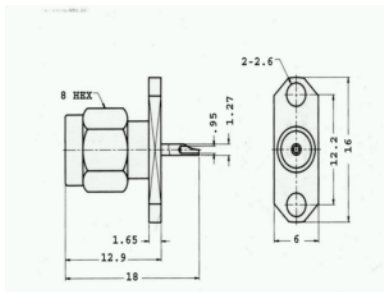

SMA Connectors

PC Board / Panel Mount Types

Panel Mount Plug
4 Hole Square Flange
Solder Pot Terminal

P/N: 916A524

PC Board / Panel Mount Types

Panel Mount Plug
2 Hole Rectangular Flange
Solder Pot Terminal

P/N: 916B524

PC Board / Panel Mount Types

Panel Mount Jack
4 Hole Square Flange
Solder Pot Terminal

P/N: 917A524

PC Board / Panel Mount Types

Panel Mount Jack
2 Hole Rectangular Flange
Solder Pot Terminal

P/N: 917B524