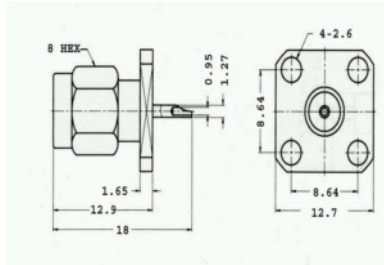

SMA Connectors

PC Board / Panel Mount Types

Panel Mount Plug
4 Hole Square Flange
Solder Pot Terminal

P/N: 916A524

PC Board / Panel Mount Types

Panel Mount Plug
2 Hole Rectangular Flange
Solder Pot Terminal

P/N: 916B524

PC Board / Panel Mount Types

Panel Mount Jack
4 Hole Square Flange
Solder Pot Terminal

P/N: 917A524

PC Board / Panel Mount Types

Panel Mount Jack
2 Hole Rectangular Flange
Solder Pot Terminal

P/N: 917B524