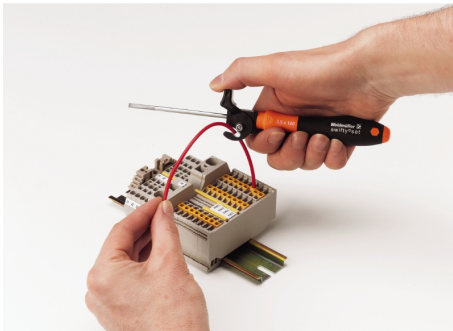

Approvals

Approvals

Downloads

Brochure/Catalogue	CAT 1 TERM 16/17 EN
--------------------	-------------------------------------

**Cutting and screwing-tool
SWIFTY SET**

Weidmüller Interface GmbH & Co. KG
Klingenbergstraße 16
D-32758 Detmold
Germany
Fon: +49 5231 14-0
Fax: +49 5231 14-292083
www.weidmueller.com

Drawings

Example of use

Example of use