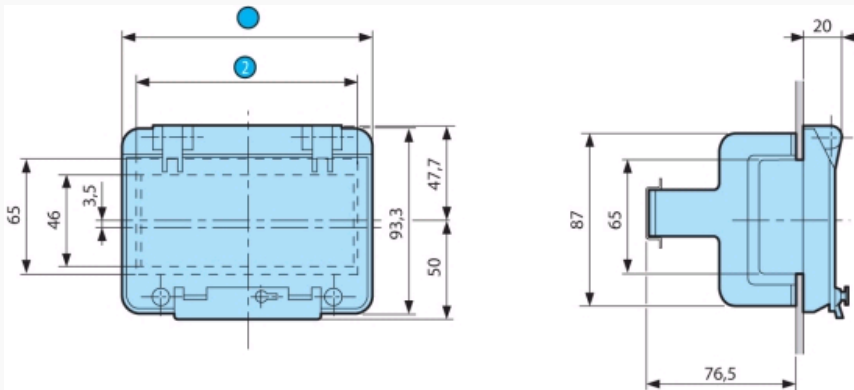

Faceplates MA Part number 89750161

- IP67 : sealing on front panel, panel-mounting of the Millenium 3
- .IP40 : direct access to the front of the controller, possibility of labelling (laser marking)

Part numbers

Type	Description
89750161	MA IP67 sealed faceplate for the following products : - XD10 + XR06 or XN03 or XN05 or XA04- CD20 or XD26- XD10 + XN03 or XN05 + XR06 or XA04- XD10 + XR10 or XR14

Specifications

Dimensions (mm)

IP67

N°	Legend
①	88750160 = 91 88750161 = 162 88750162 = 257.4
②	88750160 = 76.5 88750161 = 147.5 88750162 = 248.5