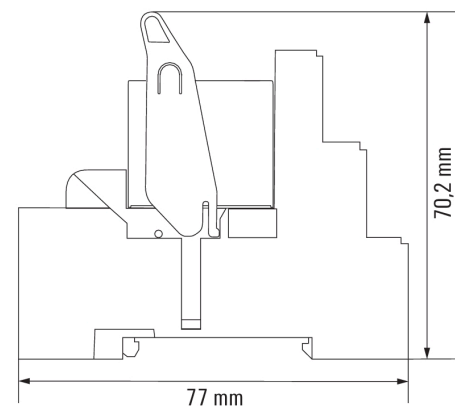

**Technical data****Dimensions and weights**

Width	15.8 mm	Width (inches)	0.622 inch
Height	77 mm	Height (inches)	3.031 inch
Depth	70.2 mm	Depth (inches)	2.764 inch
Net weight	61.8 g		

**Temperatures**

Humidity	40 °C / 93 % rel. humidity, no condensation	Operating temperature	-40 °C...70 °C
Storage temperature	-40 °C...70 °C		

**Drawings**

**Wiring diagram**

**DC load limit curve**

**Derating curve**

**DC operational voltage range**

**Electrical service life**

**Dimensioned drawing**

Removal of the test button detent lock