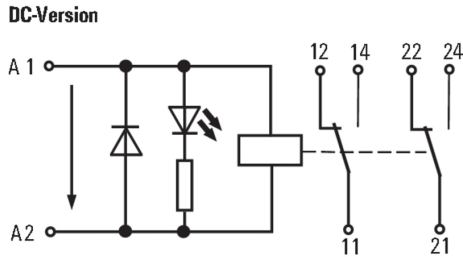

**RIDERSERIES RCI
RCIKIT 24VDC 2CO LD**

Weidmüller Interface GmbH & Co. KG
Klingenbergstraße 16
D-32758 Detmold
Germany
Fon: +49 5231 1429-0
Fax: +49 5231 14292083
www.weidmueller.com

Drawings

Wiring diagram