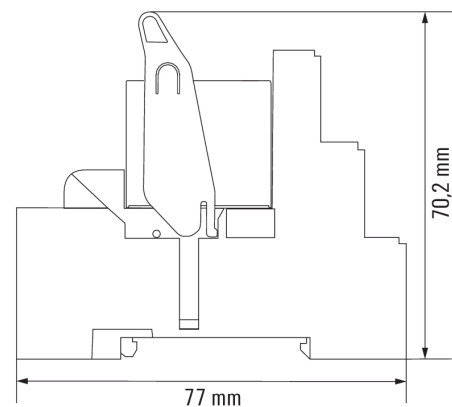

Dimensioned drawing

Removal of the test button detent lock