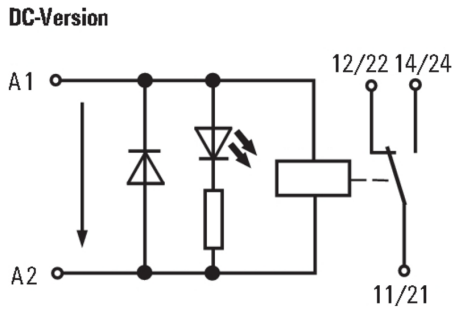

**RIDERSERIES RCI
RCIKIT 24VDC 1CO LD**

Weidmüller Interface GmbH & Co. KG
Klingenbergstraße 16
D-32758 Detmold
Germany
Fon: +49 5231 1429-0
Fax: +49 5231 14292083
www.weidmueller.com

Drawings

Wiring diagram