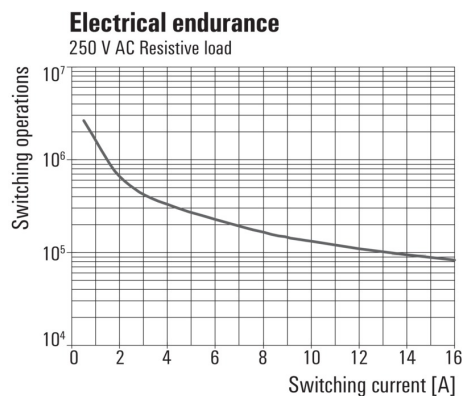

**Derating curve**

For full continuous current (16 A), socket connections 11-21, 12-22 and 14-24 must be bridged.

Relay in combination with base

**DC operational voltage range**

**Electrical service life**