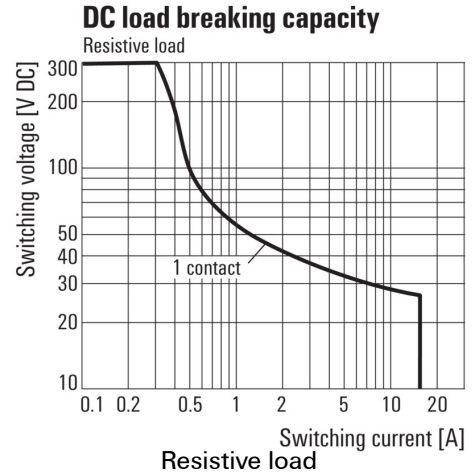

DC load limit curve