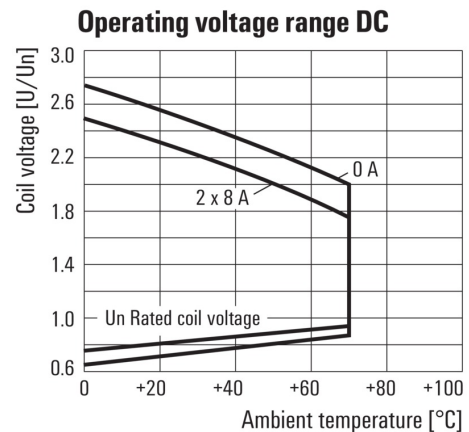

DC operational voltage range