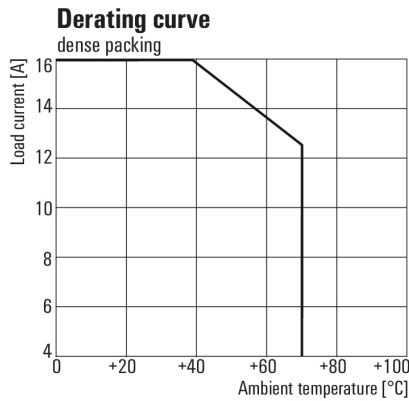

Derating curve

For full continuous current (16 A), socket connections 11-21, 12-22 and 14-24 must be bridged.

Relay in combination with base