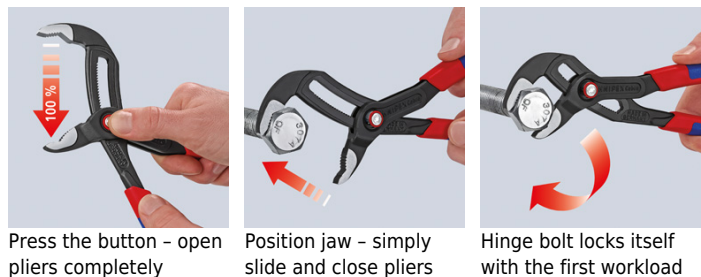

87 21 250

KNIPEX Cobra® QuickSet Hightech Water Pump Pliers

- Fully open, push, grab!
- Additional fast adjustment on the workpiece by sliding the pliers handle
- Combines the proven, reliable locking of the hinge bolt with an additional push function which makes it easier to work in very confined and inaccessible areas
- The adjustment directly on the workpiece is possible by simply sliding the pliers handle
- Reliable locking of the hinge bolt with the first workload. The gripping width of the pliers is then fixed and can only be adjusted by pressing the button.
- To re-activate the sliding function, the hinge bolt must be released by pressing the push button and the pliers must be completely opened again
- Chrome vanadium electric steel, forged, multi stage oil-hardened

The Cobra® QuickSet combines all proven properties of the KNIPEX Cobra® with an additional push on function which makes it easier to work in very confined and inaccessible areas. Adjustment directly on the workpiece is possible by simply sliding the pliers handle. The hinge bolt locks itself with the first workload. The gripping width of the pliers is then fixed and can only be adjusted by pressing the button. The hinge bolt must be released by pressing the button and the pliers must be completely opened once to activate the QuickSet function again.

Press the button - open pliers completely

Position jaw - simply slide and close pliers

Hinge bolt locks itself with the first workload

technical change and errors excepted

Spare Parts

Article No.	EAN	
87 29 01	4003773079002	