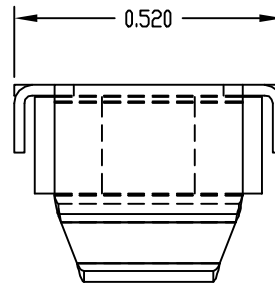

PART
NAME

#12-24 NUT RETAINER

PART
No.

307

MATERIAL: STEEL
FINISH: ZINC PLATE

PART
NAME

M6 NUT RETAINER

PART
No.

851-DLH

MATERIAL: STEEL
FINISH: ZINC PLATE