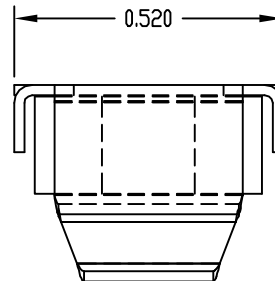

PART
NAME

#12-24 NUT RETAINER

PART
No.

307

MATERIAL: STEEL
FINISH: ZINC PLATE

PART
NAME

M6 NUT RETAINER

PART
No.

851-DLH

MATERIAL: STEEL
FINISH: ZINC PLATE