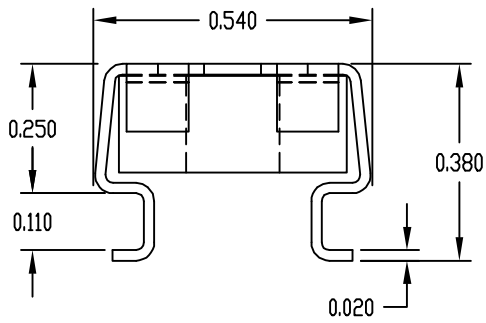

PART
NAME

#12-24 NUT RETAINER

PART
No.

307

MATERIAL: STEEL
FINISH: ZINC PLATE

PART
NAME

M6 NUT RETAINER

PART
No.

851-DLH

MATERIAL: STEEL
FINISH: ZINC PLATE