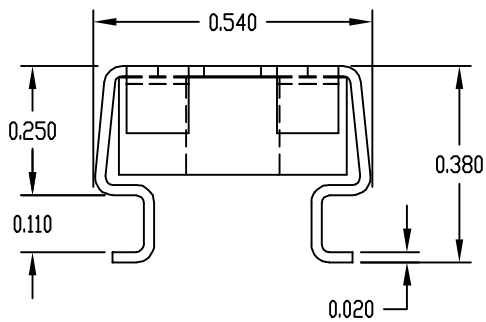

PART
NAME

#12-24 NUT RETAINER

PART
No.

307

MATERIAL: STEEL
FINISH: ZINC PLATE

PART
NAME

M6 NUT RETAINER

PART
No.

851-DLH

MATERIAL: STEEL
FINISH: ZINC PLATE