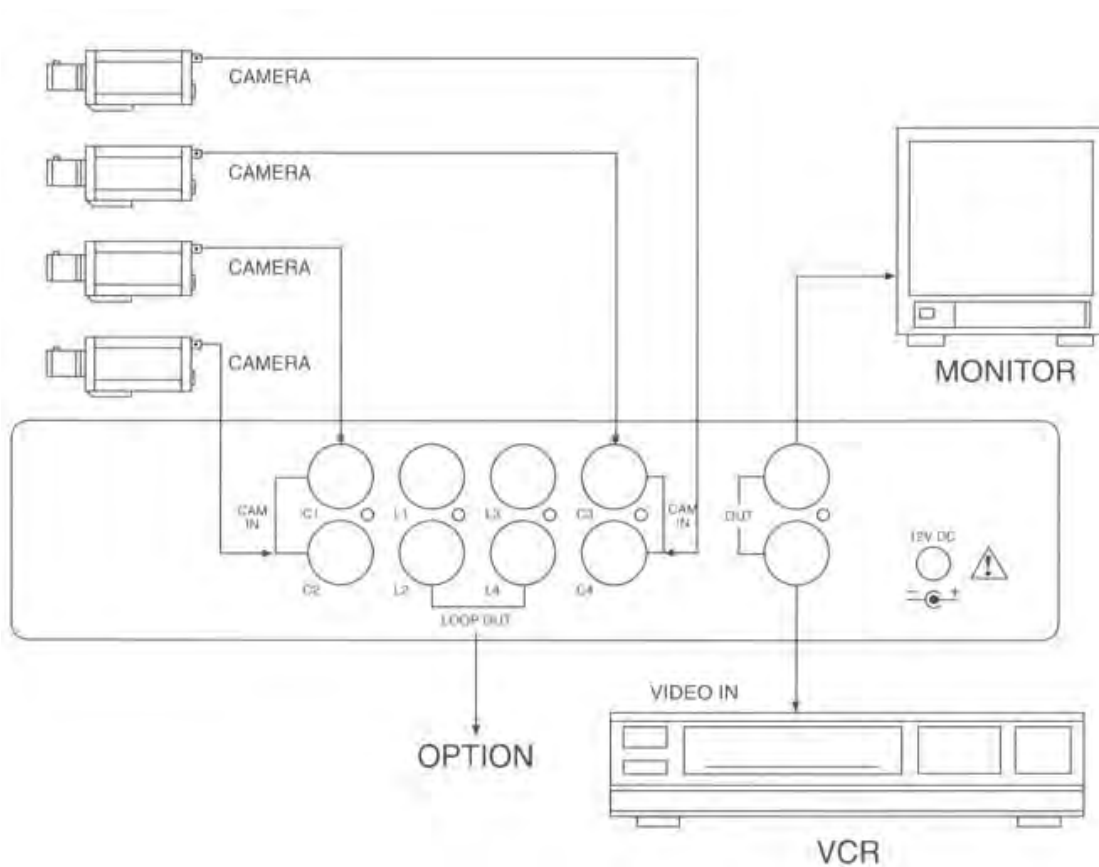

## SPECIFICATIONS

**Camera Inputs** BNC X 4, composite video 1.0 Vp-p, 75 ohms.

**Monitor Output** BNC X 1, composite video 1.0 Vp-p, 75 ohms.

**VCR Output** BNC X 1, composite video 1.0 Vp-p, 75 ohms.

**Resolution** NTSC:720X480 pixels

**Refresh Rate** 60/50 fields/second

**Power Source** DC 12V, 500. mA

**Power Consumption** Max. 5 Watts

**Weight** 1 lb 11 oz (0.755kg.) net

**Dimensions** 8 3/5"(W)x5 1/5"(D)x2"(H) 220mm x 140mm x 50mm

**Loop Out** Option