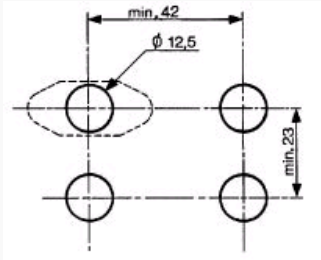

Ø 12 mm Valves + Push button round Part number 81735011

■ xxx

Symbol NC

Symbol NO	
Operating pressure (bar)	2 → 8
Orifice diameter mm	2,7
Flow at 6 bars NI/min	200
Valves NC: black	■
Valves NO: gray	■
Operating forces (depending on actuator) N	8 → 18
Effective travel	1
Fluid: dry or lubricated air	■
Push-in connection for semi-rigid tubing (NFE 49100) mm	
Operating temperature (° C)	-5 + 50
Mechanical life (operations)	1,5.10 ⁶
Weight (g)	35

Dimension Diagram : 81 735

Dimension Diagram : threaded barrel

Dimension Diagram : 2 threaded barrels