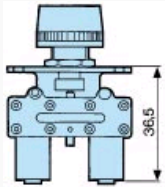

Ø 12 mm Valves + Push button round Part number 81735011

■ xxx

Symbol NC

Symbol NO	
Operating pressure (bar)	2 → 8
Orifice diameter mm	2,7
Flow at 6 bars NI/min	200
Valves NC: black	■
Valves NO: gray	■
Operating forces (depending on actuator) N	8 → 18
Effective travel	1
Fluid: dry or lubricated air	■
Push-in connection for semi-rigid tubing (NFE 49100) mm	
Operating temperature (° C)	-5 + 50
Mechanical life (operations)	1,5.10 ⁶
Weight (g)	35

Dimension Diagram : 81 735

Dimension Diagram : threaded barrel

Dimension Diagram : 2 threaded barrels