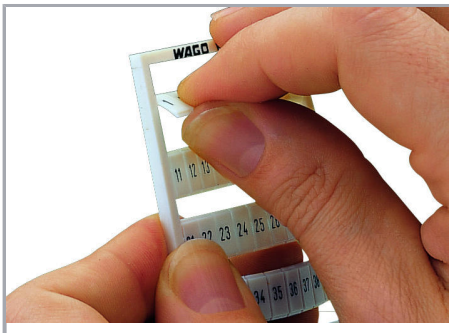

Weight	8.8 g
Fire load	0.257 MJ

Commercial data

Product Group	2 (Terminal Block Accessories)
Packaging type	bag
Country of origin	DE
GTIN	4017332397216
Customs tariff number	49119900000

Downloads

Environmental Product Compliance

Compliance Search

Environmental Product Compliance 793-607	URL	Download
WMB marking card; as card; MARKED; 51 ... 100 (2x); not stretchable; Vertical marking; snap-on type; white		

Installation Notes

Application

Separating a strip from the WMB or WMB marker card.