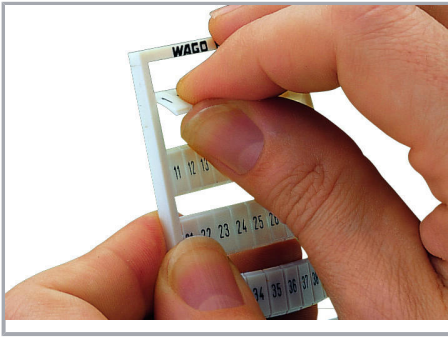

Separating a strip from the WMB or WMB marker card.