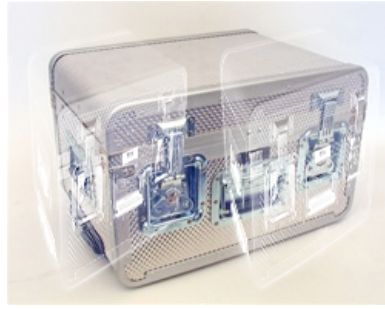

"Quality That Lasts!"

My Cart (0 items) | Checkout

STANDARD PRODUCTS

- ALUMINUM CASES
- ATA/ATA300
- ATA TOOL CASES
- ATTACHE CASES
- A/V CASES
- BUILT IN TSA LOCKS
- BLOW MOLDED CASES
- CARTS
- **CLEARANCE ITEMS**
- COMPUTER CASES
- DEMO/PRODUCT DISPLAY CASES
- EQUIPMENT CASES
- FLASHLIGHTS/LIGHTS
- **FOAM**
- FOAM FILLED CASES
- GLOVES
- GUARDSMAN CASES
- INSTRUMENT CASES
- MEDICAL CASES
- MILITARY CASES
- MOLDED TOOL CASES
- PARALLEL RIB CASES
- RACK MOUNT CASES
- REPLACEMENT HARDWARE
- SAMPLE CASES
- SEWN TOOL CASES
- SHIPPING CASES
- SLICK CASES
- SPECIALTY AND MISC
- TECHNICIAN CASES
- TOOL BAGS
- TOOL CASES
- TOOL PALLETS
- TRADESHOW CASES
- WATERTIGHT CASES
- WHEEL & HANDLE CASES

- PELICAN
- BUFFALO CASE COMPANY
- CLC PRODUCTS
- PELICAN HARDIGG
- PELICAN PROGEAR™
- PELICAN STORM
- SEARCH ALERT TSA LOCKS
- SLICK CASES

Home > BUILT IN TSA LOCKS >

777THALUM-SGSH ALUMINUM GUARDSMAN ATA TOOL CASE WITH WHEELS AND TELESCOPING HANDLE

[+ LARGER PHOTO](#) | [EMAIL A FRIEND](#)

THIS PRODUCT IS MADE IN THE U.S.A.
THIS PRODUCT IS MADE IN THE U.S.A.
Contact Your Local Distributor For Pricing
Colors Available: ALUMINUM
Also Available In: HMW Polyethylene Construction
See Also Part Number: 777TH-SGSH

Product Code: 777THALUM-SGSH

Description | **Technical Specs** | **Extended Information**

Platt's rugged Guardsman ATA Case has now been designed and is available with a telescoping handle and built-in wheels. The case has all recessed hardware, built-in TSA accepted combination lock, full-length piano hinge, and deluxe literature pocket in lid. This case comes with Super-Sized Sewn Pallets. Case is made from aluminum construction. On bottom of interior of case are 2 straps to help keep things held down during transportation.

Share your knowledge of this product with other customers... **Be the first to write a review**

Browse for more products in the same category as this item:

- BUILT IN TSA LOCKS
- STANDARD PRODUCTS
- ATA/ATA300
- ATA TOOL CASES
- GUARDSMAN CASES
- MILITARY CASES
- SHIPPING CASES > All Shipping Cases
- SHIPPING CASES > ATA/ATA300 Cases
- SHIPPING CASES > Guardsman
- SHIPPING CASES > ATA Tool Cases
- TOOL CASES > All Tool Cases
- TOOL CASES > ATA Tool
- WHEEL & HANDLE CASES > All Wheel & Handle Cases
- WHEEL & HANDLE CASES > ATA Tool
- ALUMINUM CASES
- SHIPPING CASES
- TOOL CASES
- WHEEL & HANDLE CASES

Join our mailing list!

Join Now

Join Our Newsletter: