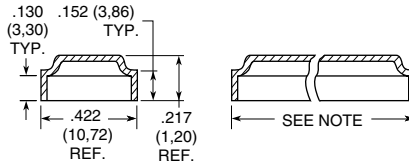

ACCESSORIES

Protective Cover Accessory

For Series 76, & 78

Rigid, clear plastic cover fits all but toggle actuated switches. It provides a top cover for less strenuous cleaning, serves as a dust cover in dirty environments, and provides protection against accidental actuation.

Material: 76,78, only-Polycarbonate.
Purchase as a separate item. Check length of the desired DIP Switch, and then select from the ordering information on this page.
Available from a local Grayhill Distributor.

Note: For length, add .042 "(1,07 MM) to length of DIP switch.