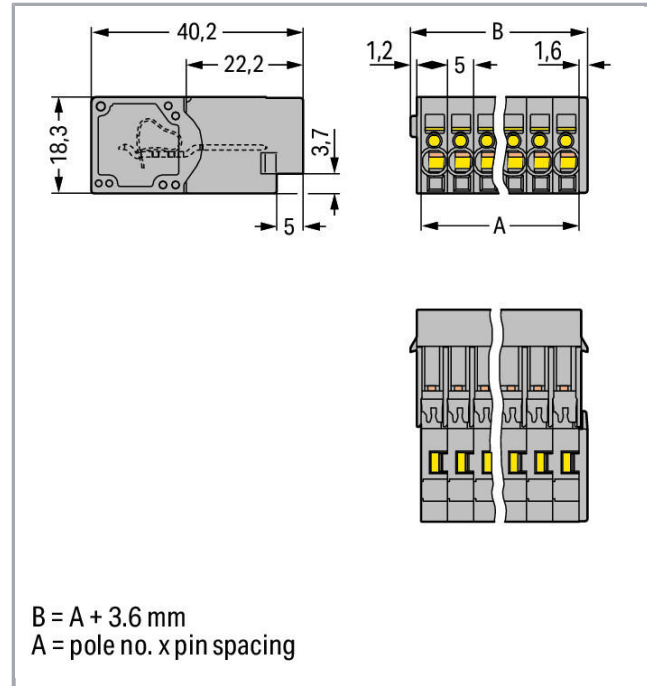

Data

Electrical data

Ratings per IEC/EN 60664-1

Rated voltage (III / 3)	500 V
Rated impulse voltage (III / 3)	6 kV
Rated current	32 A
Legend (ratings)	(III / 3) ≙ Overtoltage category III / Pollution degree 3

Connection data

Connection technology	CAGE CLAMP®
Actuation type	Operating tool
Connectable conductor materials	Copper

Subject to changes.

WAGO Kontakttechnik GmbH & Co. KG
Hansastr. 27
32423 Minden
Phone: +49571 887-0 | Fax: +49571 887-169
Email: info.de@wago.com | Web: www.wago.com

Do you have any questions about our products?
We are always happy to take your call at +49 (571) 887-44222.