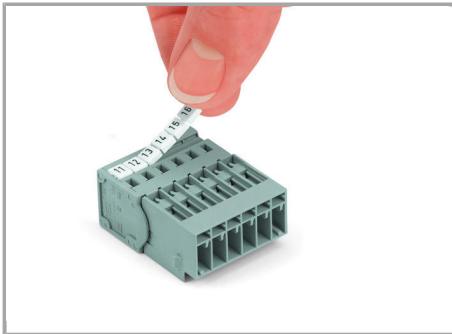

### Inserting a conductor

Operating tool

Inserting a conductor via operating tool  
(example shows a male connector).

### Application

Subject to changes.

---

Male connector with CAGE CLAMP® connection

1-connector female plug, straight

### Marking

Labeling a male connector with CAGE CLAMP® connection via Mini-WSB quick markers.