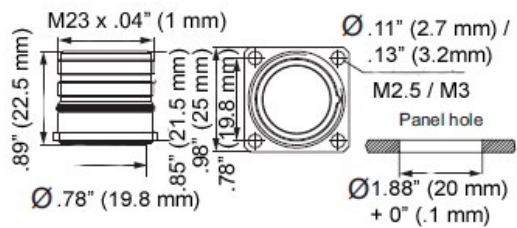

Type: Flange: 4 threads M3

Optional: Flat Gasket Inserts & Contacts sold separately.

Sealcon #
7.412.000.000
(Housing only)

Hummel # Hummel
7.412.000.000

Related Accessories

- 

[Protective Cap](#)
- 

[Protective Cap](#)
- 