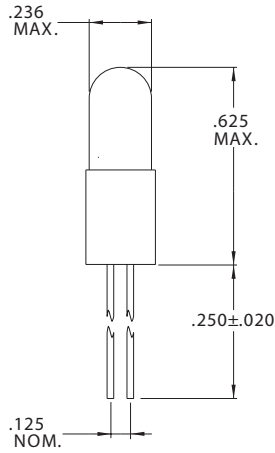

### T-1 3/4 Bi-Pin Base (.125")

Part Number	Design Voltage	Amps	MSCP	Life Hours	Filament Type
CM2301	1.35	.060	.020	500	S-2
CM7931	1.35	.060	.010	500	C-2R
CM2302	2.50	.200	.200	500	C-2R
CM7868	2.50	.350	.210	10,000	C-2R
CM7968	2.50	.200	.200	500	C-2R
CM2303	2.70	.060	.040	500	C-2R
CM7838	2.70	.060	.040	6,000	C-2R
CM2304	3.00	.300	.340	1,500	C-2R
CM7375	3.00	.015	.004	10,000	C-6
CM7847	3.00	.350	.300	10,000	C-2R
CM7359	4.50	.120	.050	25,000	C-2R
CM3149	5.00	.060	.150	5,000	C-2R
CM7360	5.00	.060	.030	60,000	C-2R
CM7361	5.00	.060	.050	25,000	C-2R
CM7362	5.00	.115	.150	40,000	C-2R
CM7363	5.00	.190	.450	1,000	C-2R
CM7366	5.00	.200	.340	15,000	C-2R
CM2305	6.00	.040	.050	1,000	C-6
CM2306	6.00	.200	.600	1,000	C-2R
CM2323	6.00	.200	.600	1,000	C-2R
CM7328	6.00	.200	.600	1,000	C-2R
CM7364	6.00	.200	.100	50,000	C-2F
CM7945	6.00	.040	.030	10,000	C-2R
CM2307	6.30	.200	.340	5,000	C-2R
CM2319	6.30	.200	.400	2,000	C-2F
CM2334	6.30	.075	.250	1,000	C-2R
CM2337	6.30	.200	.400	20,000	C-2R
CM7349	6.30	.200	.550	5,000	C-2R
CM7368	6.30	.150	.450	3,000	C-2R
CM7377	6.30	.075	.230	1,000	C-2R
CM7380	6.30	.040	.020	20,000	C-2V
CM7381	6.30	.200	.400	20,000	C-2F
CM2308	10.0	.015	.010	5,000	C-2F
CM2309	10.0	.040	.050	5,000	C-2R
CM7344	10.0	.014	.002	50,000	C-2F
CM7367	10.0	.040	.080	5,000	C-2F
CM7369	11.0	.022	.030	10,000	C-2F
CM7174	12.0	.040	.120	5,000	C-2V
CM7371	12.0	.040	.120	10,000	C-2F
CM2310	14.0	.080	.500	750	C-2F