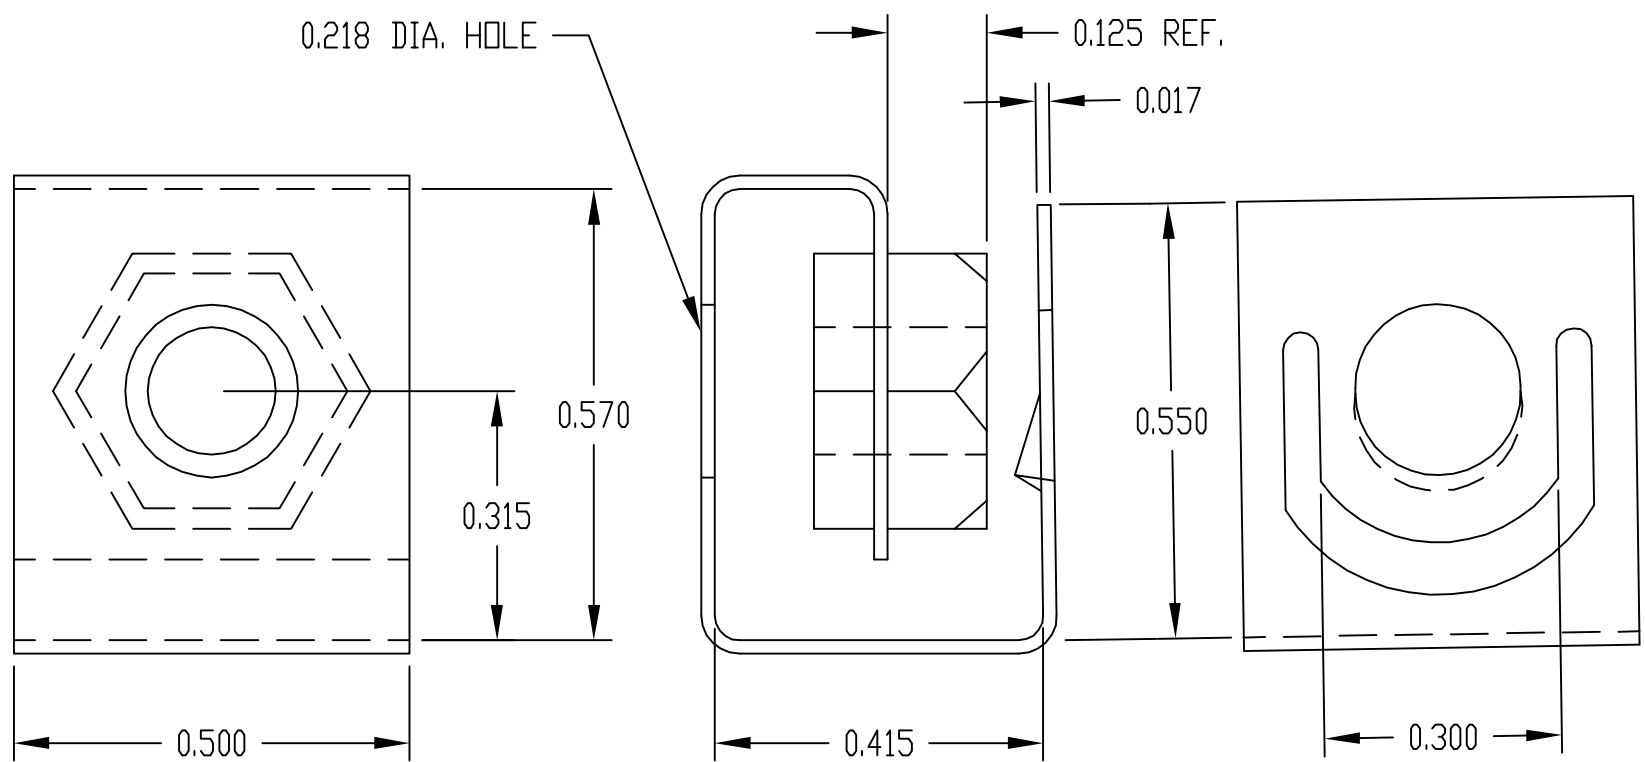

PART NAME

#10-32 x 5/8 LG. TRUSS HD. SCREW

PART No.

7346

MATERIAL: STEEL  
FINISH: ZINC PLATE

PART NAME

#10-32 NUT RETAINER

PART No.

295

MATERIAL: STEEL  
FINISH: ZINC PLATE