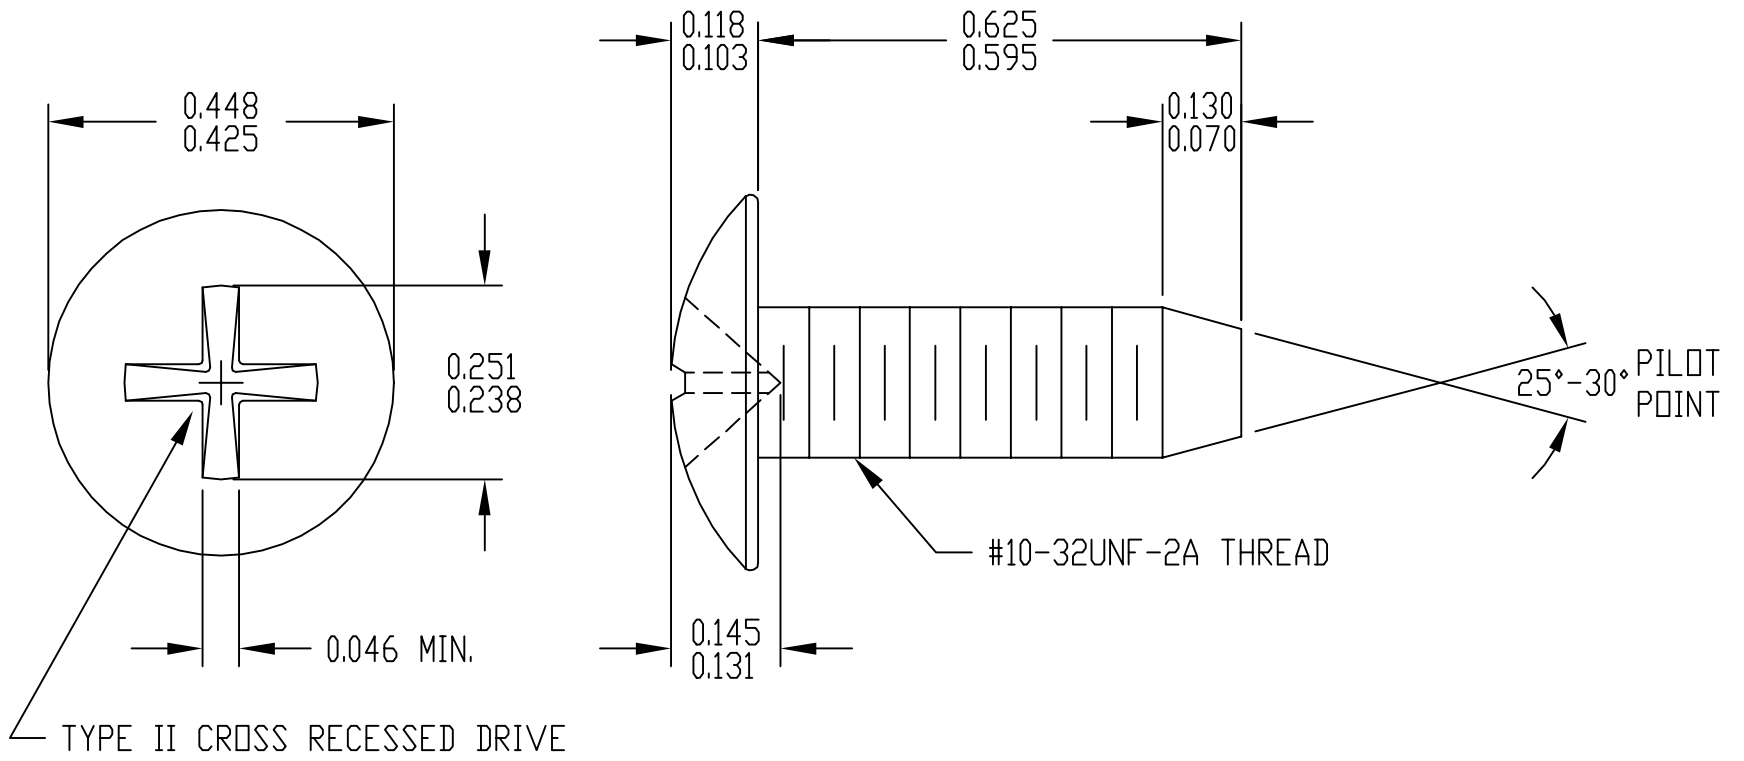

PART NAME

#10-32 x 5/8 LG. TRUSS HD. SCREW

PART No.

7346

MATERIAL: STEEL  
FINISH: ZINC PLATE

PART NAME

#10-32 NUT RETAINER

PART No.

295

MATERIAL: STEEL  
FINISH: ZINC PLATE