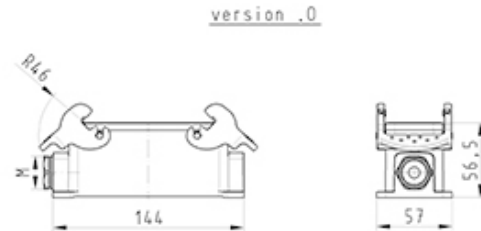

## Datasheet

Item No. 72.331.2435.1

Bottom BAS GUT GC 24 M25 69 A1

revos BASIC 690V size 24 closed-bottom base with threaded collar M25, left, double locking lever

Item No.	72.331.2435.1
EAN	4015573605817
order unit	1 Piece(s)

#### Model

DIN-size	24
Model	Surface mounting (base)
Locking mechanism	Double locking levers
Cable entry	Sideways
Type of cable	Thread
With cable screw gland	No
Thread size M	25
Hinged lid	No
EMC-version	No