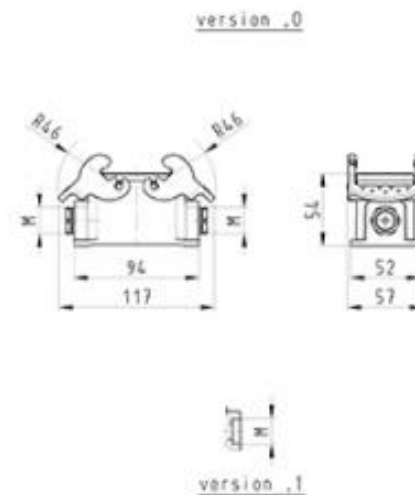

Datasheet

Art.No. 72.330.1035.1

Bottom BAS GUT GB 10 M20 69 A1

revos BASIC 690V size 10 closed-bottom base with 2 threaded collars M20, double locking lever

Art.No.	72.330.1035.1
EAN	4015573605459
Order unit	1 pieces

Approvals

Technical data

General

Nominal voltage	690
Housing material	Aluminium
Colour	Grey
Surface	With powder coating
Degree of protection (IP)	Other
UV resistant	Yes
Inflammability class of insulation material acc. with UL94	Other
Operating temperature range min.	-40 °C
Operating temperature range max.	120 °C

Model

DIN-size	10
Model	Surface mounting (base)
Locking mechanism	Double locking levers
Cable entry	Two-sided
Type of cable	Thread
With cable screw gland	No
Thread size M	20
Hinged lid	No
EMC-version	No