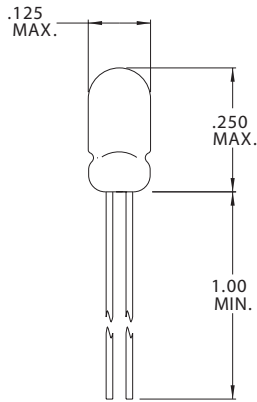

147 Central Avenue
 Hackensack, New Jersey 07601
 Tel: 201-489-8989 • Fax: 201-489-6911

CHICAGO MINIATURE LAMP, INC.
 WHERE INNOVATION COMES TO LIGHT

T-1 Wire Terminal (standard)

Part Number	Design Voltage	Amps	MSCP	Life Hours	Filament Type
CM8798	1.25	.012	.004	1,000	C-6
CM8910	1.35	.220	.020	25,000	C-2R
CM7201	1.50	.015	.010	5,000	C-2R
CM7202	1.50	.066	.015	100,000	C-2R
CM7203	1.50	.075	.030	16,000	C-2R
CM7018	2.50	.320	.210	10,000	C-2R
CM8601	2.50	.015	.001	10,000	C-2R
CM8711	2.50	.320	.210	5,000	C-2R
CM8732	2.50	.100	.100	10,000	C-2R
CM2128	3.0	.013	.001	10,000	C-2R
CM7205	3.0	.015	.020	5,000	C-2R
CM7206	3.0	.024	.020	10,000	C-2F
CM7207	3.0	.060	.030	100,000	C-2R
CM7208	3.0	.120	.150	16,000	C-2R
CM8846	3.0	.008	.001	16,000	C-2R
CM680	5.0	.060	.030	60,000	C-2R
CM683	5.0	.060	.050	25,000	C-2R
CM713	5.0	.075	.090	25,000	C-2R
CM715	5.0	.115	.150	40,000	C-2R
CM3022	5.0	.021	.030	10,000	C-2R
CM3211	5.0	.115	.200	5,000	C-2R
CM6022	5.0	.021	.030	10,000	C-2R
CM6150	5.0	.060	.150	5,000	C-2R
CM6212	5.0	.080	.150	15,000	C-2R
CM6801	5.0	.060	.030	100,000	C-2R
CM6830	5.0	.060	.050	25,000	C-2R
CM6831	5.0	.060	.050	25,000	C-2R
CM7007	5.0	.064	.080	40,000	C-2R
CM7008	5.0	.064	.080	40,000	C-2R
CM7019	5.0	.015	.010	10,000	C-2V
CM7131	5.0	.075	.090	25,000	C-2R
CM7151	5.0	.115	.150	40,000	C-2R
CM7209	5.0	.015	.020	10,000	C-2F
CM7210	5.0	.030	.030	16,000	C-2F
CM7211	5.0	.080	.150	15,000	C-2R
CM7212	5.0	.115	.200	5,000	C-2R
CM7213	5.0	.115	.200	5,000	C-2R