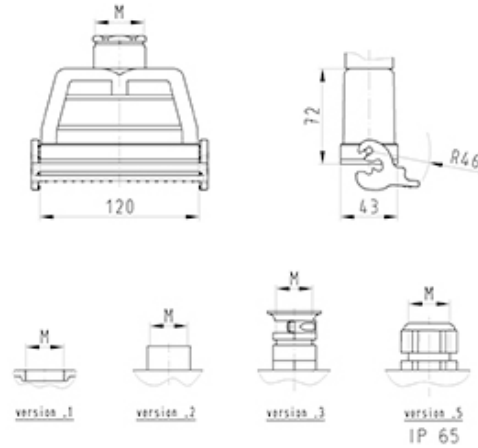

Datasheet

Item No. 71.374.2435.0

Hood BAS GOT GL 24 M32 50 A0

revos BASIC 500V size 24 hood for cable-to-cable couplings with cable gland M32, top cable entry, single locking lever

version .0

Item No.	71.374.2435.0
EAN	4015573671775
order unit	1 Piece(s)

Approvals

Technical data

General

Nominal voltage	500
Housing material	Aluminium
Colour	Grey
Surface	With powder coating
Degree of protection (IP)	IP54
UV resistant	Yes
Inflammability class of insulation material acc. with UL94	Other
Operating temperature range min.	-40 °C
Operating temperature range max.	120 °C

Model

DIN-size	24
Model	Cable coupler
Locking mechanism	Single locking lever
Cable entry	Above
Type of cable	Gland nut
With cable screw gland	Yes
Thread size M	32
Hinged lid	No
EMC-version	No