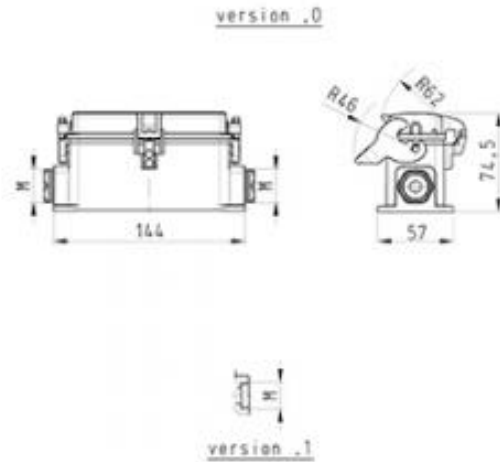

## Datasheet

Art.No. 71.340.2435.1

Bottom BAS GUT GR 24 M25 A1

revos BASIC size 24 closed-bottom base with 2 threaded collars M25, with cover, single locking lever

Art.No.	71.340.2435.1
EAN	4015573624924
Order unit	1 pieces

### Model

DIN-size	24
Model	Surface mounting (base)
Locking mechanism	Single locking lever
Cable entry	Two-sided
Type of cable	Thread
With cable screw gland	No
Thread size M	25
Thread size PG	
Hinged lid	Yes
EMC-version	No