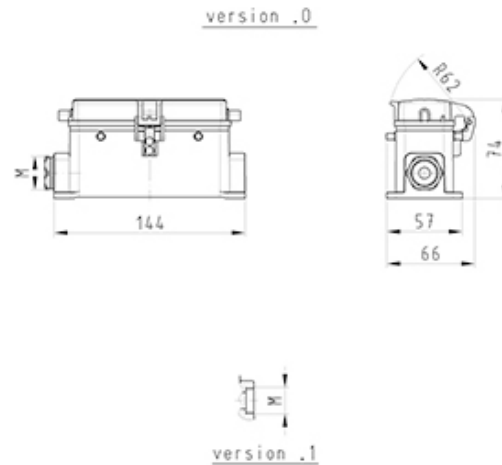

Datasheet

Item No. 70.342.2435.0

Bottom BAS GUT GH 24 M25 50 A0

revos BASIC 500V size 24 closed-bottom base with cable gland M25, right, with cover, double locking lever

Item No.	70.342.2435.0
EAN	4015573618213
order unit	1 Piece(s)

Approvals

Technical data

General

ArticlePrice	udp_no_price
Nominal voltage	500
Housing material	Aluminium
Colour	Grey
Surface	With powder coating
Degree of protection (IP)	IP54
UV resistant	Yes
Inflammability class of insulation material acc. with UL94	Other
Operating temperature range min.	-40 °C
Operating temperature range max.	120 °C

Model

DIN-size	24
Model	Surface mounting (base)
Locking mechanism	Double locking levers
Cable entry	Sideways
Type of cable	Gland nut
With cable screw gland	Yes
Thread size M	25
Hinged lid	Yes
EMC-version	No