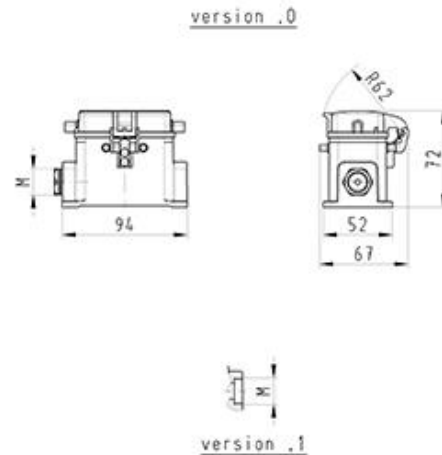

Datasheet

Art.No. 70.342.1035.1

Bottom BAS GUT GH 10 M20 50 A1

revos BASIC 500V size 10 closed-bottom base with threaded collar M20, right, with cover, double locking lever

Art.No.	70.342.1035.1
EAN	4015573618183
Order unit	1 pieces

Approvals

Technical data

General

Nominal voltage	500
Housing material	Aluminium
Colour	Grey
Surface	With powder coating
Degree of protection (IP)	Other
UV resistant	Yes
Inflammability class of insulation material acc. with UL94	Other
Operating temperature range min.	-40 °C
Operating temperature range max.	120 °C

Model

DIN-size	10
Model	Surface mounting (base)
Locking mechanism	Double locking levers
Cable entry	Sideways
Type of cable	Thread
With cable screw gland	No
Thread size M	20
Hinged lid	Yes
EMC-version	No