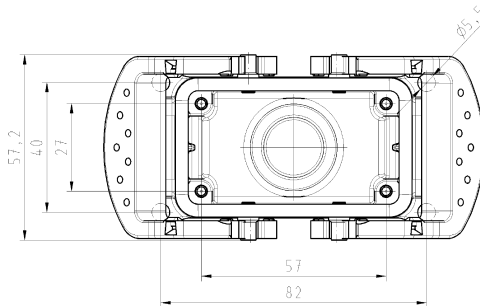

Datasheet

Item No. 70.331.1035.0

Bottom BAS GUT GC 10 M20 50 A0

revos BASIC 500V size 10 closed-bottom base with cable gland M20, left, double locking lever

Item No.	70.331.1035.0
EAN	4015573616752
order unit	1 Piece(s)

Approvals

Technical data

**General**

Nominal voltage	500
Housing material	Aluminium
Colour	Grey
Surface	With powder coating
Degree of protection (IP)	IP54
UV resistant	Yes
Inflammability class of insulation material acc. with UL94	Other
Operating temperature range min.	-40 °C
Operating temperature range max.	120 °C

**Model**

DIN-size	10
Model	Surface mounting (base)
Locking mechanism	Double locking levers
Cable entry	Sideways
Type of cable	Gland nut
With cable screw gland	Yes
Thread size M	20
Hinged lid	No
EMC-version	No

Drawings

Ausführung .0  
version .0

MM	Material Verriegelungsbügel material locking levers	#
10	Stahl/steel	S
19	Edelstahl/stainless steel	V
35	Kunststoff/plastic	0

Teile-Nr. part no.	Typ type	
70.331.10MM.0	BAS GUT GC 10 M20 5# A0	Kabelverschraubung/cable gland M20
70.331.10MM.1	BAS GUT GC 10 M20 5# A1	Gewinde/thread M20