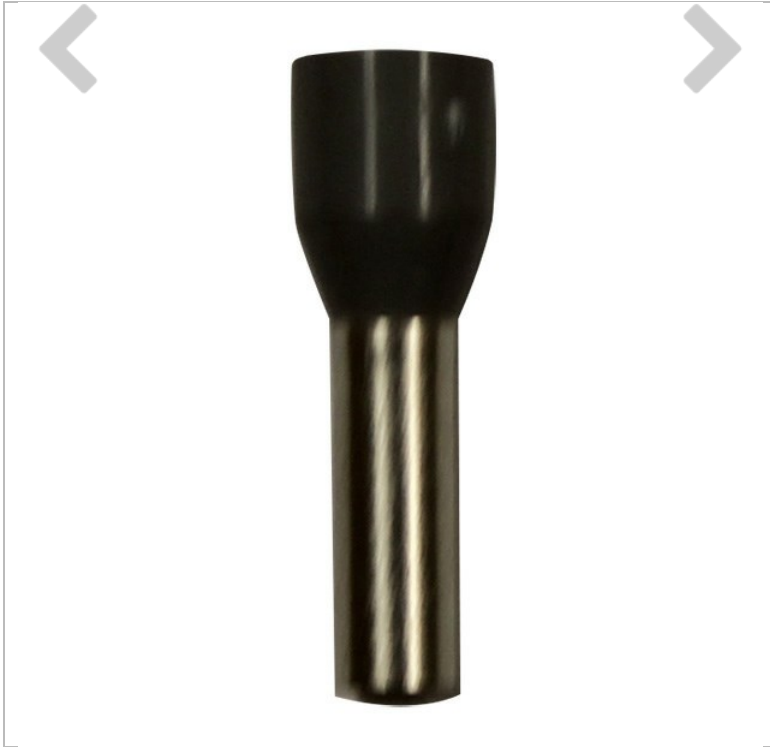

12 AWG Gray 10 mm Barrel Wire Ferrules 100 Pk - 701-036-100

[Prev](#) | [Next](#)

12 AWG Gray 10 mm Barrel Wire Ferrules 100 Pk

Item: 701-036-100

Find an Eclipse retailer near you:

[Where to Buy](#)

Distributor? Login:

[Distributor Login](#)

Have a **technical question** about this product?

[Ask our technical support team.](#)

Description

Qty 100

- Provide high quality termination and years of trouble free service
- All ferrules are copper with tin plating (UL* and RoHS)