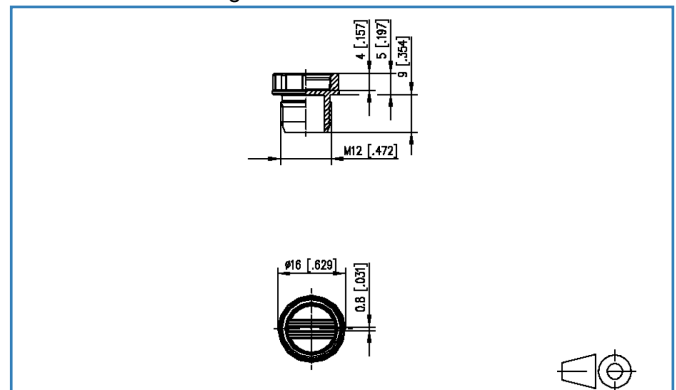

Data sheet

M12 screw plug for jacks IP54

Page 1/3

P/N
700701

EAN 4250184169413

2018-02-03

Illustrations

Dimensional drawing

See enlarged drawings at the end of document

Product specification

- Safety-stopper M12x1
- for female connector
- screwable
- black, similar RAL9005

Data sheet
M12 screw plug for jacks IP54

Technical Data

General Data

Design	Dust protection
Mounting style	Accessories
Color	black
Dimensions	
Dimension (L x W x H)	14 x 16 x 16 mm
Dimension (L x W x H)	0.551 x 0.63 x 0.63 in.

Mechanical characteristics

Mounting method	screwable
-----------------	-----------