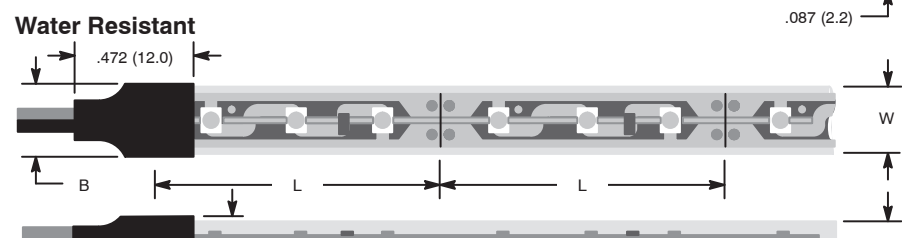

Water Resistant

Density	L	W	B
300 LEDs	.984 (25.0)	.393 (10.0)	.433 (11.0)
600 LEDs	1.968 (50.0)	.315 (8.0)	.354 (9.0)