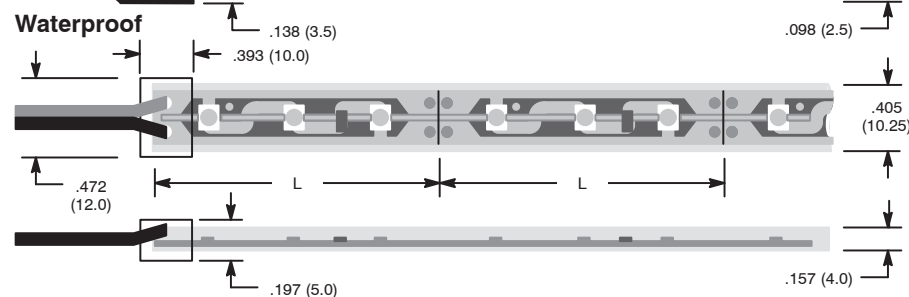

Waterproof

Density	L
300 LEDs	.984 (25.0)
600 LEDs	1.968 (50.0)