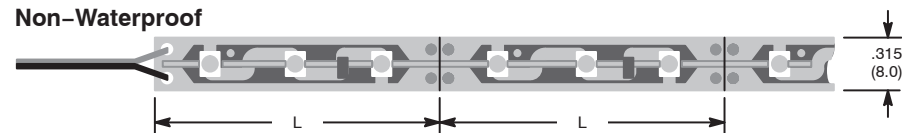

Dimensions

Non-Waterproof

Density	L
300 LEDs	.984 (25.0)
600 LEDs	1.968 (50.0)