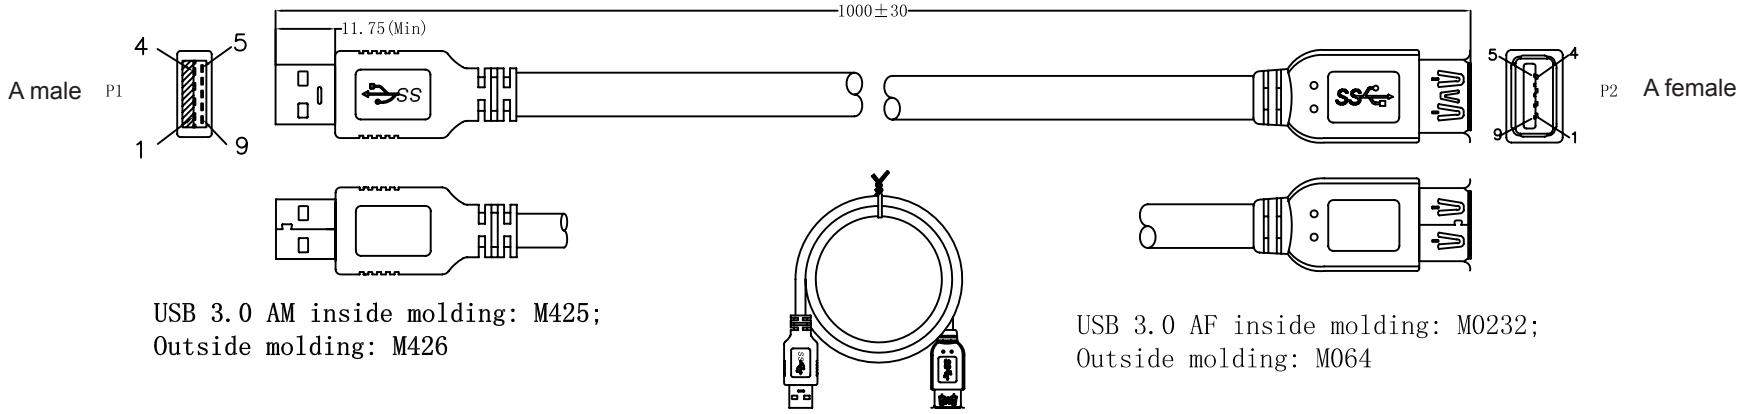

1 2 3 4 5

USB 3.0 AM inside molding: M425;
Outside molding: M426

USB 3.0 AF inside molding: M0232;
Outside molding: M064

Pin Out

P1	Color	P2
1	Red	1
2	White	2
3	Green	3
4	Black	4
5	Blue	5
6	Yellow	6
7	Drain Wire	7
8	Purple	8
9	Orange	9
shell	Braid	shell

RoHS Compliant			
G			
F			
E			
D			
C			
B			
A	07-NOV-13	PDF	QL
REV	DATE	FILE	BY

PROJECTION:
APPROVAL: RJ

GENERAL TOLERANCE
.X = +/- 0.2
.XX = +/- 0.15
UNIT: MM
SCALE:
SHEET: 1/2
DRAW: JOE

DESCRIPTION: CABLE ASSEMBLY USB 3.0 TYPE A MALE TO TYPE A FEMALE
WERI PART NO: 692 902 100 001