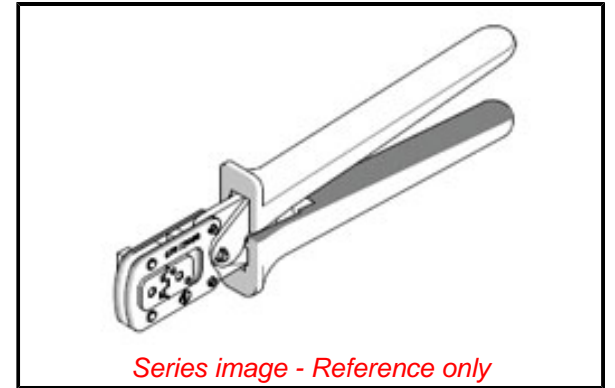

PLEASE CHECK WWW.MOLEX.COM FOR LATEST PART INFORMATION

Part Number: [0638114600](#)
Status: **Active**
Description: Hand Crimp Tool

Documents:
[RoHS Certificate of Compliance (PDF)](#)

General

Product Family	Application Tooling
Series	<u>T9999</u>
Comments	Type: 4A
Function	Crimp
Geographic Area	Global
Level of Automation	Manual
More Detailed Tech Information	applicationtooling@molex.com
Product Name	N/A
Tool Type	Handtool
UPC	822348806614
Warranty Disclaimer	CAUTION: Molex tooling crimp specifications are valid only when used with Molex terminals and tooling manufactured by Molex and sold by Molex or authorized distributors ("Molex Tooling"). When using tooling other than Molex Tooling with Molex specific connector systems listed in our ATS documents, the Molex tooling qualification does not apply and the responsibility for full qualification of the connector system is that of the customer. Molex accepts no liability for connector performance or tooling support where tooling other than Molex Tooling is used or where Molex Tooling is modified.

Material Info

Reference - Drawing Numbers
Application Tooling Documents

ATS-6381146HM, TM-638000029, TM-638000029CN, TM-638000029DE, TM-638000029FR, TM-638000029IT, TM-638000029JP, TM-638000029KR, TM-638000029MY, TM-638000029PL, TM-638000029RU, TM-638000029SK, TM-638000029SP, TM-638000029TH, TM-638000029TW, TM-638000029VN

EU ELV

Not Relevant

EU RoHS

Compliant

REACH SVHC

Not Reviewed

Halogen-Free

Status

Not Relevant

Need more information on product environmental compliance?

Email productcompliance@molex.com
Please visit the [Contact Us](#) section for any non-product compliance questions.

China ROHS

Not Relevant

ELV

Not Relevant

RoHS Phthalates

Not Reviewed

Search Parts in this Series

T9999 Series

Use With

Loose Piece Terminals [98910](#). [63816-0200](#)
Battery Powered Crimping Tool