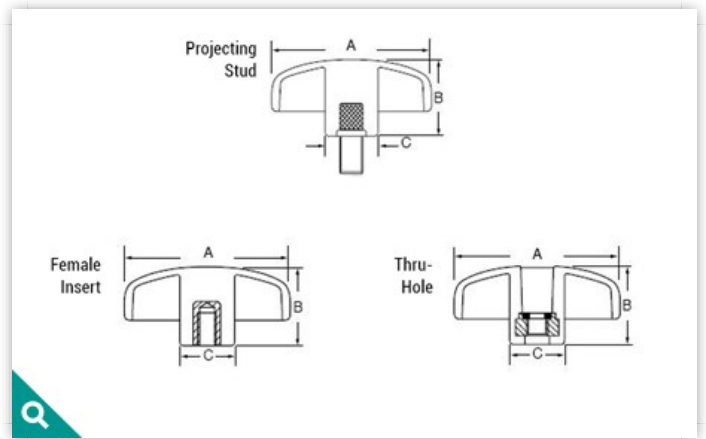

CHECK INVENTORY

REQUEST A QUOTE

Item #	Diameter A	Height B	Hub C	Material Type	Mounting Diameter	Mounting Type	Thread Length/Depth	Color	Product Drawing
5676-C	2	0.69	0.625	Thermoset	5/16-18	Projecting Stud	0.69	Black	Download
5676-D	2	0.69	0.625	Thermoset	3/8-16	Projecting Stud	0.75	Black	Download
5676AF	2	0.69	0.625	Thermoset	1/4-20	Projecting Stud	0.56	Black	Download
5676BM	2	0.69	0.625	Thermoset	5/16-18	Projecting Stud	2.25	Black	Download
5676BP	2	0.69	0.625	Thermoset	1/4-20	Projecting Stud	1.00	Black	Download
5676BT	2	0.69	0.625	Thermoset	3/8-16	Projecting Stud	0.75	Black	Download
5676BW	2	0.69	0.625	Thermoset	5/16-18	Projecting Stud	1.00	Black	Download
5676CA	2	0.69	0.625	Thermoset	5/16-24	Projecting Stud	1.81	Black	Download
5676CF	2	1.50	0.625	Thermoset	5/16-24	Projecting Stud	1.94	Black	Download
5676CH	2	0.69	0.625	Thermoset	3/8-16	Projecting Stud	1.00	Black	Download
5676CK	2	0.69	0.625	Thermoset	3/8-24	Projecting Stud	0.75	Black	Download
5676CL	2	0.69	0.625	Thermoset	3/8-24	Projecting Stud	1.25	Black	Download
5676CR	2	0.69	0.625	Thermoset	1/4-20	Projecting Stud	1.50	Black	Download
5676CV	2	0.69	0.625	Thermoset	5/16-24	Projecting Stud	0.50	Black	Download