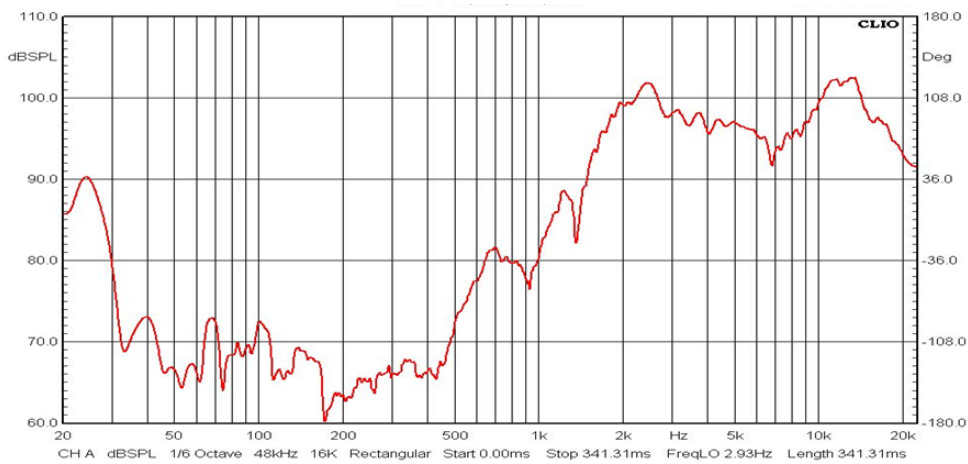

## Features

- Rugged Carpeted Enclosure
- Six Piezoelectric Tweeters
- 200W Peak Power Capacity
- 1KHz - 16KHz Frequency Response
- SPL: 95dB@1W/1M

## Part Number Table

Description	Part Number
PA / DJ Speaker Six Tweeter Array	555-10345